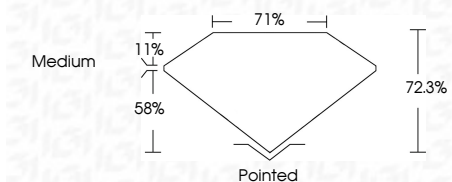

ELECTRONIC COPY

LG632497223
Report verification at igi.org

May 3, 2024

IGI Report Number **LG632497223**

Description **LABORATORY GROWN DIAMOND**

Shape and Cutting Style **PRINCESS CUT**

Measurements **6.75 X 6.65 X 4.81 MM**

GRADING RESULTS

Carat Weight **1.86 CARAT**

Color Grade **F**

Clarity Grade **SI 1**

ADDITIONAL GRADING INFORMATION

Polish **EXCELLENT**

Symmetry **EXCELLENT**

Fluorescence **NONE**

Inscription(s) **IGI LG632497223**

Comments: This Laboratory Grown Diamond was created by Chemical Vapor Deposition (CVD) growth process and may include post-growth treatment. Type IIa

IGI

May 3, 2024
IGI Report No. LG632497223
PRINCESS CUT
6.75 X 6.65 X 4.81 MM
1.86 CARAT
Color Grade **F**
Clarity Grade **SI 1**
Depth **58%**
Table **11%**
Girdle **Medium**
Culet **Pointed**
Polish **EXCELLENT**
Symmetry **EXCELLENT**
Fluorescence **NONE**
Inscription(s) **IGI LG632497223**

Description **LABORATORY GROWN DIAMOND**

Shape and Cutting Style **PRINCESS CUT**

Measurements **6.75 X 6.65 X 4.81 MM**

GRADING RESULTS

Carat Weight **1.86 CARAT**

Color Grade **F**

Clarity Grade **SI 1**

ADDITIONAL GRADING INFORMATION