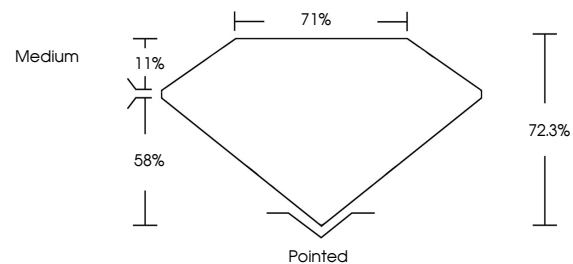

Description **LABORATORY GROWN DIAMOND**

Shape and Cutting Style **PRINCESS CUT**

Measurements **6.75 X 6.65 X 4.81 MM**

GRADING RESULTS

Carat Weight **1.86 CARAT**

Color Grade **F**

Clarity Grade **SI 1**

ADDITIONAL GRADING INFORMATION

Polish **EXCELLENT**

Symmetry **EXCELLENT**

Fluorescence **NONE**

Inscription(s) **IGI LG632497223**

Comments: This Laboratory Grown Diamond was created by Chemical Vapor Deposition (CVD) growth process and may include post-growth treatment. Type IIa

PROPORTIONS

Sample Image Used

CLARITY CHARACTERISTICS

KEY TO SYMBOLS

Red symbols indicate internal characteristics.
Green symbols indicate external characteristics.

COLOR

D E F G H I J Faint Very Light Light

CLARITY

IF	VS ¹⁻²	VS ¹⁻²	SI ¹⁻²	I ¹⁻³
Internally Flawless	Very Very Slightly Included	Very Slightly Included	Slightly Included	Included