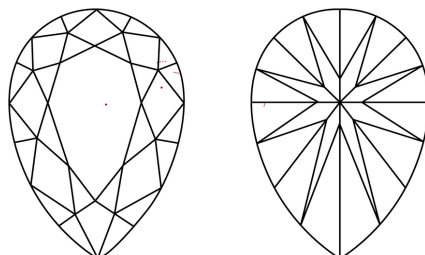

Comments: This Laboratory Grown Diamond was created by Chemical Vapor Deposition (CVD) growth process and may include post-growth treatment. Type IIa

May 4, 2024
IGI Report Number **LG632498794**
Description **LABORATORY GROWN DIAMOND**
Shape and Cutting Style **PEAR BRILLIANT**
Measurements **10.04 X 6.15 X 3.86 MM**

GRADING RESULTS

Carat Weight **1.41 CARAT**

Color Grade **I**

Clarity Grade **VS 1**

ADDITIONAL GRADING INFORMATION

Polish **EXCELLENT**

Symmetry **EXCELLENT**

Fluorescence **NONE**

KEY TO SYMBOLS

Red symbols indicate internal characteristics.
Green symbols indicate external characteristics.

Sample Image Used

COLOR

D E F G H I J Faint Very Light Light

CLARITY

IF	VS ¹⁻²	VS ¹⁻²	SI ¹⁻²	I ¹⁻³
Internally Flawless	Very Very Slightly Included	Very Slightly Included	Slightly Included	Included