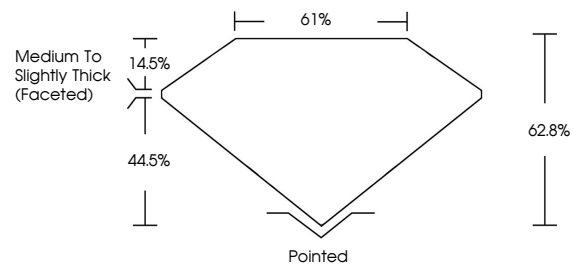

PROPORTIONS