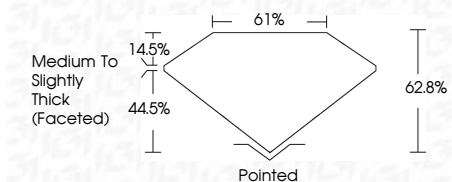

ELECTRONIC COPY

LG632498794
Report verification at igi.org

May 4, 2024

IGI Report Number **LG632498794**

Description **LABORATORY GROWN DIAMOND**

Shape and Cutting Style **PEAR BRILLIANT**

Measurements **10.04 X 6.15 X 3.86 MM**

GRADING RESULTS

Carat Weight **1.41 CARAT**

Color Grade **I**

Clarity Grade **VS 1**

ADDITIONAL GRADING INFORMATION

Polish **EXCELLENT**

Symmetry **EXCELLENT**

Fluorescence **NONE**

Inscription(s) **IGI LG632498794**

Comments: This Laboratory Grown Diamond was created by Chemical Vapor Deposition (CVD) growth process and may include post-growth treatment. Type IIa

IGI

May 4, 2024
IGI Report No LG632498794
PEAR BRILLIANT
10.04 X 6.15 X 3.86 MM
1.41 CARAT
Color Grade **I**
Clarity Grade **VS 1**
Depth 62.8%
Table 44.5%
Girdle **Medium to Slightly Thick (Faceted)**
Culet **Pointed**
Polish **EXCELLENT**
Symmetry **EXCELLENT**
Fluorescence **NONE**
Inscription(s) **IGI LG632498794**

Comments: This Laboratory Grown Diamond was created by Chemical Vapor Deposition (CVD) growth process and may include post-growth treatment. Type IIa

May 4, 2024
IGI Report Number **LG632498794**
Description **LABORATORY GROWN DIAMOND**
Shape and Cutting Style **PEAR BRILLIANT**
Measurements **10.04 X 6.15 X 3.86 MM**