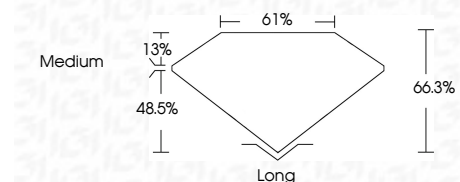

ELECTRONIC COPY

LG632498919
Report verification at igi.org

May 3, 2024
IGI Report Number **LG632498919**
Description **LABORATORY GROWN DIAMOND**
Shape and Cutting Style **EMERALD CUT**
Measurements **8.42 X 5.93 X 3.93 MM**

GRADING RESULTS

Carat Weight **1.91 CARAT**
Color Grade **D**
Clarity Grade **VS 1**

ADDITIONAL GRADING INFORMATION

Polish **EXCELLENT**
Symmetry **EXCELLENT**
Fluorescence **NONE**
Inscription(s) **IGI LG632498919**
Comments: This Laboratory Grown Diamond was created by Chemical Vapor Deposition (CVD) growth process and may include post-growth treatment. Type IIa

IGI

May 3, 2024
IGI Report No. **LG632498919**
EMERALD CUT
8.42 X 5.93 X 3.93 MM
Carat Weight **1.91 CARAT**
Color Grade **D**
Clarity Grade **VS 1**
Depth **66.3%**
Table **61%**
Girdle **Medium**
Culet **Long**
Polish **EXCELLENT**
Symmetry **EXCELLENT**
Fluorescence **NONE**
Inscription(s) **IGI LG632498919**
Comments: This Laboratory Grown Diamond was created by Chemical Vapor Deposition (CVD) growth process and may include post-growth treatment. Type IIa

LABORATORY GROWN DIAMOND REPORT

May 3, 2024
IGI Report Number **LG632498919**
Description **LABORATORY GROWN DIAMOND**
Shape and Cutting Style **EMERALD CUT**
Measurements **8.42 X 5.93 X 3.93 MM**

GRADING RESULTS