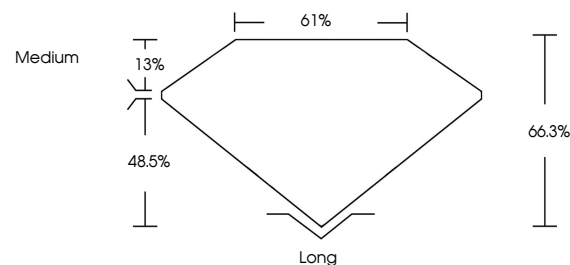

IGI

May 3, 2024
IGI Report No. **LG632498919**
EMERALD CUT
8.42 X 5.93 X 3.93 MM
Carat Weight **1.91 CARAT**
Color Grade **D**
Clarity Grade **VS 1**
Depth **66.3%**
Table **61%**
Girdle **Medium**
Culet **Long**
Polish **EXCELLENT**
Symmetry **EXCELLENT**
Fluorescence **NONE**
Inscription(s) **IGI LG632498919**
Comments: This Laboratory Grown Diamond was created by Chemical Vapor Deposition (CVD) growth process and may include post-growth treatment. Type IIa

LABORATORY GROWN DIAMOND REPORT

May 3, 2024
IGI Report Number **LG632498919**
Description **LABORATORY GROWN DIAMOND**
Shape and Cutting Style **EMERALD CUT**
Measurements **8.42 X 5.93 X 3.93 MM**

GRADING RESULTS

Carat Weight **1.91 CARAT**
Color Grade **D**
Clarity Grade **VS 1**

ADDITIONAL GRADING INFORMATION

Polish **EXCELLENT**
Symmetry **EXCELLENT**
Fluorescence **NONE**
Inscription(s) **IGI LG632498919**

Comments: This Laboratory Grown Diamond was created by Chemical Vapor Deposition (CVD) growth process and may include post-growth treatment. Type IIa

PROPORTIONS

Sample Image Used

CLARITY CHARACTERISTICS

KEY TO SYMBOLS

Red symbols indicate internal characteristics.
Green symbols indicate external characteristics.

COLOR

D E F G H I J Faint Very Light Light