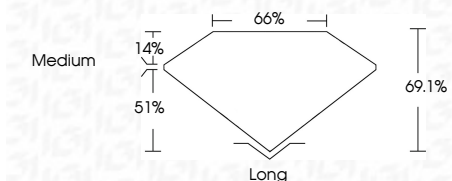

ELECTRONIC COPY

LG632498975
Report verification at igi.org

May 4, 2024

IGI Report Number **LG632498975**

Description **LABORATORY GROWN DIAMOND**

Shape and Cutting Style **EMERALD CUT**

Measurements **9.12 X 6.76 X 4.67 MM**

GRADING RESULTS

Carat Weight **2.83 CARATS**

Color Grade **E**

Clarity Grade **VVS 2**

ADDITIONAL GRADING INFORMATION

Polish **EXCELLENT**

Symmetry **EXCELLENT**

Fluorescence **NONE**

Inscription(s) **IGI LG632498975**

Comments: This Laboratory Grown Diamond was created by Chemical Vapor Deposition (CVD) growth process and may include post-growth treatment. Type IIa

IGI

May 4, 2024
IGI Report No. LG632498975
EMERALD CUT
9.12 X 6.76 X 4.67 MM
2.83 CARATS
Color Grade **E**
Clarity Grade **VVS 2**
Depth **69.1%**
Table **65%**
Girdle **Medium**
Culet **Long**
Polish **EXCELLENT**
Symmetry **EXCELLENT**
Fluorescence **NONE**
Inscription(s) **IGI LG632498975**

Description **LABORATORY GROWN DIAMOND**

Shape and Cutting Style **EMERALD CUT**

Measurements **9.12 X 6.76 X 4.67 MM**

GRADING RESULTS

Carat Weight **2.83 CARATS**

Color Grade **E**

Clarity Grade **VVS 2**