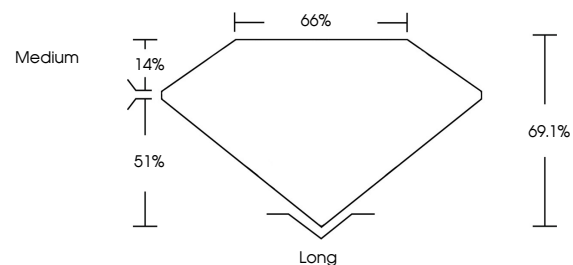

Description **LABORATORY GROWN DIAMOND**

Shape and Cutting Style **EMERALD CUT**

Measurements **9.12 X 6.76 X 4.67 MM**

GRADING RESULTS

Carat Weight **2.83 CARATS**

Color Grade **E**

Clarity Grade **VVS 2**

PROPORTIONS

CLARITY CHARACTERISTICS

KEY TO SYMBOLS

Red symbols indicate internal characteristics.
Green symbols indicate external characteristics.

Sample Image Used

COLOR

D E F G H I J Faint Very Light Light