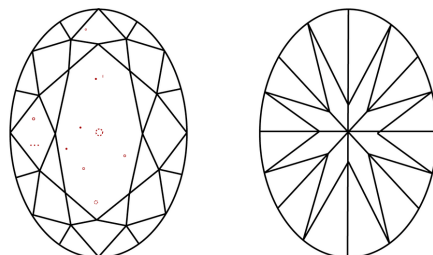

GRADING RESULTS

Carat Weight **1.94 CARAT**

Color Grade **F**

Clarity Grade **VS 2**

ADDITIONAL GRADING INFORMATION

Polish **EXCELLENT**

Symmetry **EXCELLENT**

Fluorescence **NONE**

KEY TO SYMBOLS

Red symbols indicate internal characteristics.
Green symbols indicate external characteristics.

Sample Image Used

COLOR

D E F G H I J Faint Very Light Light

CLARITY

IF	VS ¹⁻²	VS ¹⁻²	SI ¹⁻²	I ¹⁻³
Internally Flawless	Very Very Slightly Included	Very Slightly Included	Slightly Included	Included