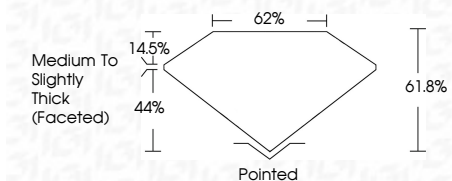

ELECTRONIC COPY

LG632498984
Report verification at igi.org

May 4, 2024

IGI Report Number **LG632498984**

Description **LABORATORY GROWN DIAMOND**

Shape and Cutting Style **OVAL BRILLIANT**

Measurements **9.70 X 7.14 X 4.41 MM**

GRADING RESULTS

Carat Weight **1.94 CARAT**

Color Grade **F**

Clarity Grade **VS 2**

ADDITIONAL GRADING INFORMATION

Polish **EXCELLENT**

Symmetry **EXCELLENT**

Fluorescence **NONE**

Inscription(s) **IGI LG632498984**

Comments: This Laboratory Grown Diamond was created by Chemical Vapor Deposition (CVD) growth process and may include post-growth treatment. Type IIa

IGI

May 4, 2024
IGI Report No LG632498984
OVAL BRILLIANT
9.70 X 7.14 X 4.41 MM
1.94 CARAT
Color Grade **F**
Clarity Grade **VS 2**
Depth **61.8%**
Table **44%**
Girdle **Medium to Slightly Thick (Faceted)**
Culet **Pointed**
Polish **EXCELLENT**
Symmetry **EXCELLENT**
Fluorescence **NONE**
Inscription(s) **IGI LG632498984**

Comments: This Laboratory Grown Diamond was created by Chemical Vapor Deposition (CVD) growth process and may include post-growth treatment. Type IIa

May 4, 2024
IGI Report Number **LG632498984**
Description **LABORATORY GROWN DIAMOND**
Shape and Cutting Style **OVAL BRILLIANT**
Measurements **9.70 X 7.14 X 4.41 MM**