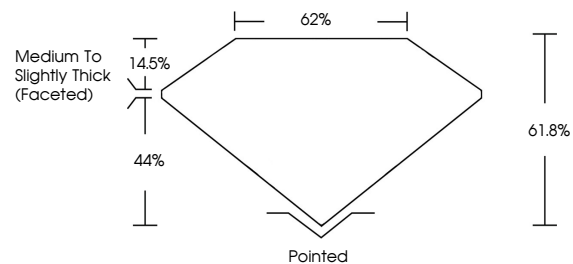

PROPORTIONS