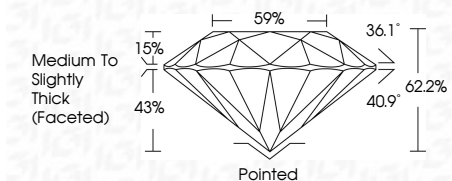

ELECTRONIC COPY

LG632499539
Report verification at igi.org

May 1, 2024

IGI Report Number **LG632499539**
Description **LABORATORY GROWN DIAMOND**
Shape and Cutting Style **ROUND BRILLIANT**
Measurements **9.56 - 9.61 X 5.96 MM**

GRADING RESULTS

Carat Weight **3.43 CARATS**
Color Grade **E**
Clarity Grade **VVS 2**
Cut Grade **IDEAL**

ADDITIONAL GRADING INFORMATION

Polish **EXCELLENT**
Symmetry **EXCELLENT**
Fluorescence **NONE**
Inscription(s) **IGI LG632499539**

Comments: This Laboratory Grown Diamond was created by Chemical Vapor Deposition (CVD) growth process and may include post-growth treatment. Type IIa

IGI

May 1, 2024	IGI Report No. LG632499539	3.43 CARATS	E	VVS 2	IDEAL	62.2%	59%	Medium To Slightly Thick (Faceted)	Pointed	EXCELLENT	EXCELLENT	NONE	IGI LG632499539
ROUND BRILLIANT	9.56 - 9.61 X 5.96 MM	Carat Weight	Color Grade	Clarity Grade	Cut Grade	Depth	Table	Girdle	Culet	Polish	Symmetry	Fluorescence	Inscription(s)