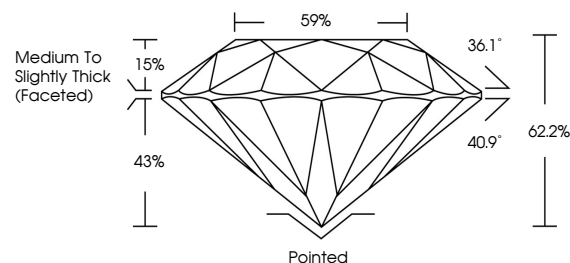

PROPORTIONS