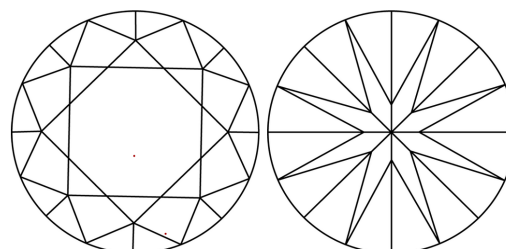

CLARITY CHARACTERISTICS

KEY TO SYMBOLS

Red symbols indicate internal characteristics.
Green symbols indicate external characteristics.

COLOR

D E F G H I J Faint Very Light Light

CLARITY

IF	VVS¹⁻²	VS¹⁻²	SI¹⁻²	I¹⁻³
Internally Flawless	Very Very Slightly Included	Very Slightly Included	Slightly Included	Included