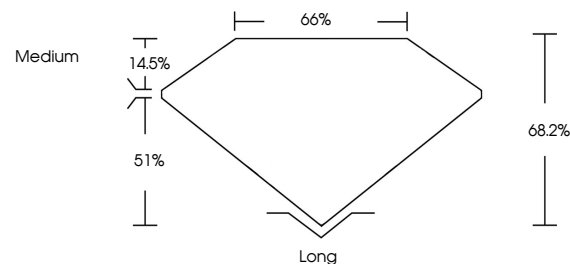

PROPORTIONS