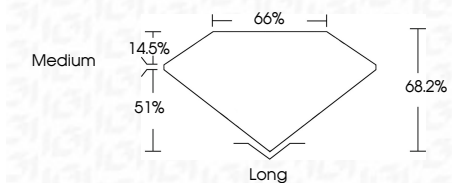

ELECTRONIC COPY

LG633400732
Report verification at igi.org

May 10, 2024
IGI Report Number **LG633400732**
Description **LABORATORY GROWN DIAMOND**
Shape and Cutting Style **EMERALD CUT**
Measurements **6.69 X 4.72 X 3.22 MM**

GRADING RESULTS

Carat Weight **1.00 CARAT**
Color Grade **D**
Clarity Grade **VVS 2**

ADDITIONAL GRADING INFORMATION

Polish **EXCELLENT**
Symmetry **EXCELLENT**
Fluorescence **NONE**
Inscription(s) **IGI LG633400732**
Comments: This Laboratory Grown Diamond was created by Chemical Vapor Deposition (CVD) growth process and may include post-growth treatment. Type IIa

IGI

May 10, 2024
IGI Report No. LG633400732
EMERALD CUT
6.69 X 4.72 X 3.22 MM
Carat Weight **1.00 CARAT**
Color Grade **D**
Clarity Grade **VVS 2**
Depth **51%**
Table **14.5%**
Girdle **Medium**
Culet **Long**
Polish **EXCELLENT**
Symmetry **EXCELLENT**
Fluorescence **NONE**
Inscription(s) **IGI LG633400732**