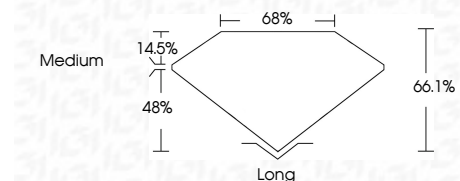

ELECTRONIC COPY

LG633400733
Report verification at igi.org

May 10, 2024
IGI Report Number **LG633400733**
Description **LABORATORY GROWN DIAMOND**
Shape and Cutting Style **EMERALD CUT**
Measurements **8.62 X 6.04 X 3.99 MM**

GRADING RESULTS
Carat Weight **2.09 CARATS**
Color Grade **H**
Clarity Grade **VVS 2**

ADDITIONAL GRADING INFORMATION
Polish **EXCELLENT**
Symmetry **EXCELLENT**
Fluorescence **NONE**
Inscription(s) **IGI LG633400733**
Comments: This Laboratory Grown Diamond was created by Chemical Vapor Deposition (CVD) growth process and may include post-growth treatment. Type IIa

May 10, 2024
IGI Report No. LG633400733
EMERALD CUT
8.62 X 6.04 X 3.99 MM
Carat Weight **2.09 CARATS**
Color Grade **H**
Clarity Grade **VVS 2**
Depth **66.1%**
Table **48%**
Girdle **Medium**
Culet **Long**
Polish **EXCELLENT**
Symmetry **EXCELLENT**
Fluorescence **NONE**
Inscription(s) **IGI LG633400733**
Comments: This Laboratory Grown Diamond was created by Chemical Vapor Deposition (CVD) growth process and may include post-growth treatment. Type IIa

LABORATORY GROWN DIAMOND REPORT

May 10, 2024
IGI Report Number **LG633400733**
Description **LABORATORY GROWN DIAMOND**
Shape and Cutting Style **EMERALD CUT**
Measurements **8.62 X 6.04 X 3.99 MM**

GRADING RESULTS
Carat Weight **2.09 CARATS**
Color Grade **H**
Clarity Grade **VVS 2**