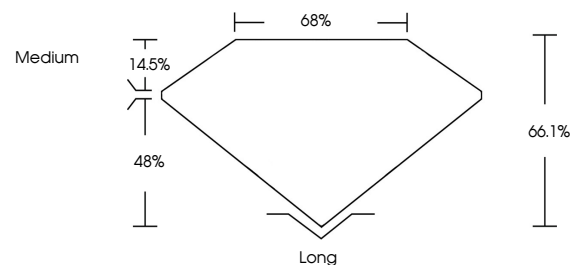

May 10, 2024
IGI Report No. LG633400733
EMERALD CUT
8.62 X 6.04 X 3.99 MM
Carat Weight **2.09 CARATS**
Color Grade **H**
Clarity Grade **VVS 2**
Depth **66.1%**
Table **48%**
Girdle **Medium**
Culet **Long**
Polish **EXCELLENT**
Symmetry **EXCELLENT**
Fluorescence **NONE**
Inscription(s) **IGI LG633400733**
Comments: This Laboratory Grown Diamond was created by Chemical Vapor Deposition (CVD) growth process and may include post-growth treatment. Type IIa

LABORATORY GROWN DIAMOND REPORT

May 10, 2024
IGI Report Number **LG633400733**
Description **LABORATORY GROWN DIAMOND**
Shape and Cutting Style **EMERALD CUT**
Measurements **8.62 X 6.04 X 3.99 MM**

GRADING RESULTS
Carat Weight **2.09 CARATS**
Color Grade **H**
Clarity Grade **VVS 2**

PROPORTIONS

CLARITY CHARACTERISTICS

KEY TO SYMBOLS

Red symbols indicate internal characteristics.
Green symbols indicate external characteristics.

Sample Image Used

COLOR

D E F G H I J Faint Very Light Light