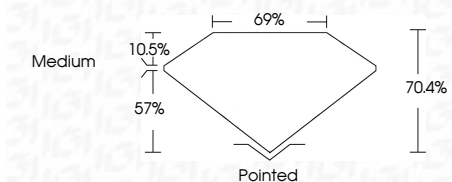

ELECTRONIC COPY

LG633400738
Report verification at igi.org

May 11, 2024
IGI Report Number **LG633400738**
Description **LABORATORY GROWN DIAMOND**
Shape and Cutting Style **PRINCESS CUT**
Measurements **6.24 X 6.09 X 4.29 MM**

GRADING RESULTS

Carat Weight **1.41 CARAT**
Color Grade **F**
Clarity Grade **VS 1**

ADDITIONAL GRADING INFORMATION

Polish **EXCELLENT**
Symmetry **EXCELLENT**
Fluorescence **NONE**
Inscription(s) **IGI LG633400738**

Comments: This Laboratory Grown Diamond was created by Chemical Vapor Deposition (CVD) growth process and may include post-growth treatment. Type IIa

IGI

May 11, 2024
IGI Report No. LG633400738
PRINCESS CUT
6.24 X 6.09 X 4.29 MM
Carat Weight **1.41 CARAT**
Color Grade **F**
Clarity Grade **VS 1**
Depth **57%**
Table **10.5%**
Girdle **Medium**
Culet **Pointed**
Polish **EXCELLENT**
Symmetry **EXCELLENT**
Fluorescence **NONE**
Inscription(s) **IGI LG633400738**