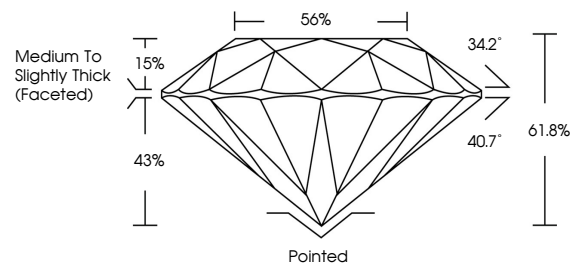

GRADING RESULTS

Carat Weight **3.14 CARATS**
Color Grade **F**
Clarity Grade **VS 2**
Cut Grade **IDEAL**

ADDITIONAL GRADING INFORMATION

Polish **EXCELLENT**
Symmetry **EXCELLENT**
Fluorescence **NONE**
Inscription(s) **IGI LG633400803**
Comments: This Laboratory Grown Diamond was created by Chemical Vapor Deposition (CVD) growth process and may include post-growth treatment. Type IIa

IGI

May 10, 2024
IGI Report No. LG633400803
ROUND BRILLIANT
9.33 - 9.39 X 5.79 MM
3.14 CARATS
Color Grade **F**
Clarity Grade **VS 2**
Depth **61.8%**
Table **56%**
Girdle **Medium To Slightly Thick (Faceted)**
Culet **Pointed**
Polish **EXCELLENT**
Symmetry **EXCELLENT**
Fluorescence **NONE**
Inscriptions(s) **IGI LG633400803**
Comments: This Laboratory Grown Diamond was created by Chemical Vapor Deposition (CVD) growth process and may include post-growth treatment. Type IIa

May 10, 2024
IGI Report Number **LG633400803**
Description **LABORATORY GROWN DIAMOND**
Shape and Cutting Style **ROUND BRILLIANT**
Measurements **9.33 - 9.39 X 5.79 MM**

GRADING RESULTS

Carat Weight **3.14 CARATS**
Color Grade **F**
Clarity Grade **VS 2**
Cut Grade **IDEAL**

PROPORTIONS

CLARITY CHARACTERISTICS

KEY TO SYMBOLS

Red symbols indicate internal characteristics.
Green symbols indicate external characteristics.

COLOR

D E F G H I J Faint Very Light Light

CLARITY

IF	VS ¹⁻²	VS ¹⁻²	SI ¹⁻²	I ¹⁻³
Internally Flawless	Very Very Slightly Included	Very Slightly Included	Slightly Included	Included