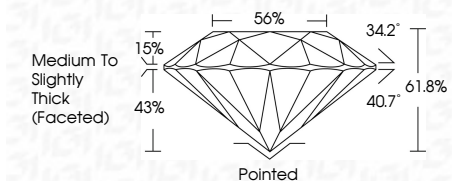

ELECTRONIC COPY

LG633400803
Report verification at igi.org

May 10, 2024
IGI Report Number **LG633400803**
Description **LABORATORY GROWN DIAMOND**
Shape and Cutting Style **ROUND BRILLIANT**
Measurements **9.33 - 9.39 X 5.79 MM**

GRADING RESULTS

Carat Weight **3.14 CARATS**
Color Grade **F**
Clarity Grade **VS 2**
Cut Grade **IDEAL**

ADDITIONAL GRADING INFORMATION

Polish **EXCELLENT**
Symmetry **EXCELLENT**
Fluorescence **NONE**
Inscription(s) **IGI LG633400803**
Comments: This Laboratory Grown Diamond was created by Chemical Vapor Deposition (CVD) growth process and may include post-growth treatment. Type IIa

IGI

May 10, 2024
IGI Report No. LG633400803
ROUND BRILLIANT
9.33 - 9.39 X 5.79 MM
3.14 CARATS
Color Grade **F**
Clarity Grade **VS 2**
Depth **61.8%**
Table **56%**
Girdle **Medium To Slightly Thick (Faceted)**
Culet **Pointed**
Polish **EXCELLENT**
Symmetry **EXCELLENT**
Fluorescence **NONE**
Inscriptions(s) **IGI LG633400803**
Comments: This Laboratory Grown Diamond was created by Chemical Vapor Deposition (CVD) growth process and may include post-growth treatment. Type IIa

May 10, 2024
IGI Report Number **LG633400803**
Description **LABORATORY GROWN DIAMOND**
Shape and Cutting Style **ROUND BRILLIANT**
Measurements **9.33 - 9.39 X 5.79 MM**

GRADING RESULTS

Carat Weight **3.14 CARATS**
Color Grade **F**
Clarity Grade **VS 2**
Cut Grade **IDEAL**