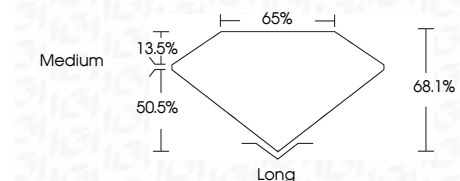

ELECTRONIC COPY

LG633400940
Report verification at igi.org

May 10, 2024
IGI Report Number **LG633400940**
Description **LABORATORY GROWN DIAMOND**
Shape and Cutting Style **EMERALD CUT**
Measurements **10.99 X 7.62 X 5.19 MM**

GRADING RESULTS
Carat Weight **4.31 CARATS**
Color Grade **G**
Clarity Grade **VS 1**

ADDITIONAL GRADING INFORMATION
Polish **EXCELLENT**
Symmetry **EXCELLENT**
Fluorescence **NONE**
Inscription(s) **IGI LG633400940**
Comments: This Laboratory Grown Diamond was created by Chemical Vapor Deposition (CVD) growth process and may include post-growth treatment. Type IIa

May 10, 2024
IGI Report No. LG633400940
EMERALD CUT
10.99 X 7.62 X 5.19 MM
4.31 CARATS
Color Grade **G**
Clarity Grade **VS 1**
Depth **68.1%**
Table **50.5%**
Girdle **Medium**
Culet **Long**
Polish **EXCELLENT**
Symmetry **EXCELLENT**
Fluorescence **NONE**
Inscription(s) **IGI LG633400940**
Comments: This Laboratory Grown Diamond was created by Chemical Vapor Deposition (CVD) growth process and may include post-growth treatment. Type IIa

LABORATORY GROWN DIAMOND REPORT

May 10, 2024
IGI Report Number **LG633400940**
Description **LABORATORY GROWN DIAMOND**
Shape and Cutting Style **EMERALD CUT**
Measurements **10.99 X 7.62 X 5.19 MM**

GRADING RESULTS
Carat Weight **4.31 CARATS**
Color Grade **G**
Clarity Grade **VS 1**