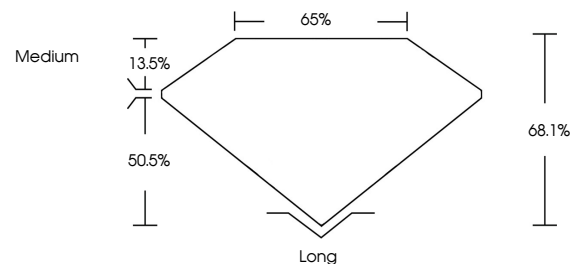

May 10, 2024
IGI Report No. LG633400940
EMERALD CUT
10.99 X 7.62 X 5.19 MM
4.31 CARATS
Color Grade **G**
Clarity Grade **VS 1**
Depth **68.1%**
Table **50.5%**
Girdle **Medium**
Culet **Long**
Polish **EXCELLENT**
Symmetry **EXCELLENT**
Fluorescence **NONE**
Inscription(s) **IGI LG633400940**
Comments: This Laboratory Grown Diamond was created by Chemical Vapor Deposition (CVD) growth process and may include post-growth treatment. Type IIa

LABORATORY GROWN DIAMOND REPORT

May 10, 2024
IGI Report Number **LG633400940**
Description **LABORATORY GROWN DIAMOND**
Shape and Cutting Style **EMERALD CUT**
Measurements **10.99 X 7.62 X 5.19 MM**

GRADING RESULTS
Carat Weight **4.31 CARATS**
Color Grade **G**
Clarity Grade **VS 1**

PROPORTIONS

CLARITY CHARACTERISTICS

KEY TO SYMBOLS

Red symbols indicate internal characteristics.
Green symbols indicate external characteristics.

Sample Image Used

COLOR

D E F G H I J Faint Very Light Light