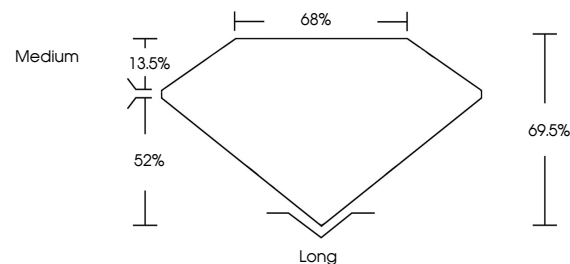

PROPORTIONS