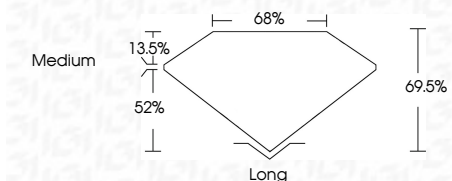

ELECTRONIC COPY

LG633401333
Report verification at igi.org

May 13, 2024
IGI Report Number **LG633401333**
Description **LABORATORY GROWN DIAMOND**
Shape and Cutting Style **EMERALD CUT**
Measurements **9.40 X 6.68 X 4.64 MM**

GRADING RESULTS

Carat Weight **2.91 CARATS**
Color Grade **E**
Clarity Grade **VS 2**

ADDITIONAL GRADING INFORMATION

Polish **EXCELLENT**
Symmetry **EXCELLENT**
Fluorescence **NONE**
Inscription(s) **IGI LG633401333**
Comments: This Laboratory Grown Diamond was created by Chemical Vapor Deposition (CVD) growth process and may include post-growth treatment. Type IIa

IGI

May 13, 2024
IGI Report No. LG633401333
EMERALD CUT
9.40 X 6.68 X 4.64 MM
2.91 CARATS
Color Grade **E**
Clarity Grade **VS 2**
Depth **69.5%**
Table **52%**
Girdle **Medium**
Culet **Long**
Polish **EXCELLENT**
Symmetry **EXCELLENT**
Fluorescence **NONE**
Inscription(s) **IGI LG633401333**

Comments: This Laboratory Grown Diamond was created by Chemical Vapor Deposition (CVD) growth process and may include post-growth treatment. Type IIa

LABORATORY GROWN DIAMOND REPORT

May 13, 2024
IGI Report Number **LG633401333**
Description **LABORATORY GROWN DIAMOND**
Shape and Cutting Style **EMERALD CUT**
Measurements **9.40 X 6.68 X 4.64 MM**