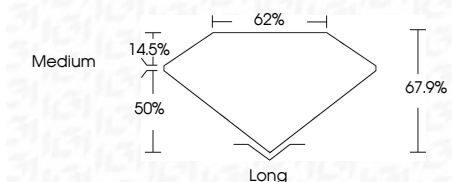

ELECTRONIC COPY

LG633401349
Report verification at igi.org

May 11, 2024
IGI Report Number **LG633401349**
Description **LABORATORY GROWN DIAMOND**
Shape and Cutting Style **EMERALD CUT**
Measurements **8.66 X 6.01 X 4.08 MM**

GRADING RESULTS
Carat Weight **2.07 CARATS**
Color Grade **G**
Clarity Grade **VS 2**

ADDITIONAL GRADING INFORMATION
Polish **EXCELLENT**
Symmetry **EXCELLENT**
Fluorescence **NONE**
Inscription(s) **IGI LG633401349**
Comments: This Laboratory Grown Diamond was created by Chemical Vapor Deposition (CVD) growth process and may include post-growth treatment. Type IIa

May 11, 2024
IGI Report No. LG633401349
EMERALD CUT
8.66 X 6.01 X 4.08 MM
Carat Weight **2.07 CARATS**
Color Grade **G**
Clarity Grade **VS 2**
Depth **67.9%**
Table **62%**
Girdle **Medium**
Culet **Long**
Polish **EXCELLENT**
Symmetry **EXCELLENT**
Fluorescence **NONE**
Inscription(s) **IGI LG633401349**