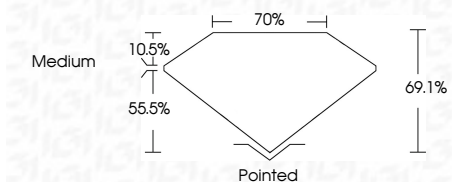

ELECTRONIC COPY

LG633401391
Report verification at igi.org

May 11, 2024
IGI Report Number **LG633401391**
Description **LABORATORY GROWN DIAMOND**
Shape and Cutting Style **PRINCESS CUT**
Measurements **7.06 X 6.87 X 4.75 MM**

GRADING RESULTS

Carat Weight **2.01 CARATS**
Color Grade **H**
Clarity Grade **SI 1**

ADDITIONAL GRADING INFORMATION

Polish **EXCELLENT**
Symmetry **EXCELLENT**
Fluorescence **NONE**
Inscription(s) **IGI LG633401391**
Comments: This Laboratory Grown Diamond was created by Chemical Vapor Deposition (CVD) growth process and may include post-growth treatment. Type IIa

IGI

May 11, 2024
IGI Report No. LG633401391
PRINCESS CUT
7.06 X 6.87 X 4.75 MM
Carat Weight **2.01 CARATS**
Color Grade **H**
Clarity Grade **SI 1**
Depth **69.1%**
Table **70%**
Girdle **Medium**
Culet **Pointed**
Polish **EXCELLENT**
Symmetry **EXCELLENT**
Fluorescence **NONE**
Inscription(s) **IGI LG633401391**
Comments: This Laboratory Grown Diamond was created by Chemical Vapor Deposition (CVD) growth process and may include post-growth treatment. Type IIa

LABORATORY GROWN DIAMOND REPORT

May 11, 2024
IGI Report Number **LG633401391**
Description **LABORATORY GROWN DIAMOND**
Shape and Cutting Style **PRINCESS CUT**
Measurements **7.06 X 6.87 X 4.75 MM**

GRADING RESULTS