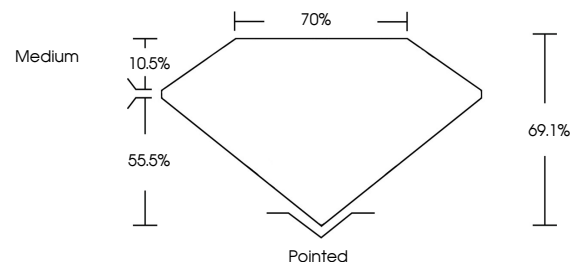

IGI

May 11, 2024
IGI Report No. LG633401391
PRINCESS CUT
7.06 X 6.87 X 4.75 MM
Carat Weight **2.01 CARATS**
Color Grade **H**
Clarity Grade **SI 1**
Depth **69.1%**
Table **70%**
Girdle **Medium**
Culet **Pointed**
Polish **EXCELLENT**
Symmetry **EXCELLENT**
Fluorescence **NONE**
Inscription(s) **IGI LG633401391**
Comments: This Laboratory Grown Diamond was created by Chemical Vapor Deposition (CVD) growth process and may include post-growth treatment. Type IIa

LABORATORY GROWN DIAMOND REPORT

May 11, 2024
IGI Report Number **LG633401391**
Description **LABORATORY GROWN DIAMOND**
Shape and Cutting Style **PRINCESS CUT**
Measurements **7.06 X 6.87 X 4.75 MM**

GRADING RESULTS

Carat Weight **2.01 CARATS**
Color Grade **H**
Clarity Grade **SI 1**

ADDITIONAL GRADING INFORMATION

Polish **EXCELLENT**
Symmetry **EXCELLENT**
Fluorescence **NONE**
Inscription(s) **IGI LG633401391**

Comments: This Laboratory Grown Diamond was created by Chemical Vapor Deposition (CVD) growth process and may include post-growth treatment. Type IIa

PROPORTIONS

CLARITY CHARACTERISTICS

KEY TO SYMBOLS

Red symbols indicate internal characteristics.
Green symbols indicate external characteristics.

Sample Image Used

COLOR

D E F G H I J Faint Very Light Light