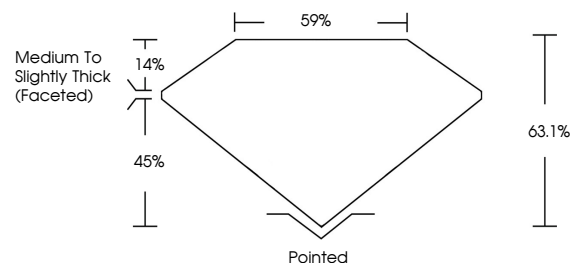

PROPORTIONS