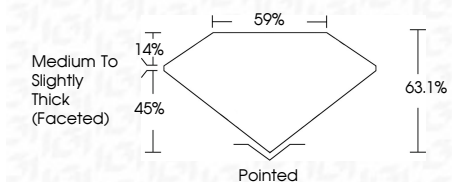

ELECTRONIC COPY

LG633401410
Report verification at igi.org

May 11, 2024
IGI Report Number **LG633401410**
Description **LABORATORY GROWN DIAMOND**
Shape and Cutting Style **OVAL BRILLIANT**
Measurements **9.54 X 6.36 X 4.01 MM**

GRADING RESULTS

Carat Weight **1.55 CARAT**
Color Grade **H**
Clarity Grade **VS 2**

ADDITIONAL GRADING INFORMATION

Polish **EXCELLENT**
Symmetry **EXCELLENT**
Fluorescence **NONE**

Inscription(s) **IGI LG633401410**

Comments: This Laboratory Grown Diamond was created by Chemical Vapor Deposition (CVD) growth process and may include post-growth treatment. Type IIa

IGI

May 11, 2024
IGI Report No LG633401410
OVAL BRILLIANT
Carat Weight **1.55 CARAT**
Color Grade **H**
Clarity Grade **VS 2**
Depth **63.1%**
Table **14%**
Girdle **Medium to Slightly Thick (Faceted)**
Culet **Pointed**
Polish **EXCELLENT**
Symmetry **EXCELLENT**
Fluorescence **NONE**
Inscription(s) **IGI LG633401410**