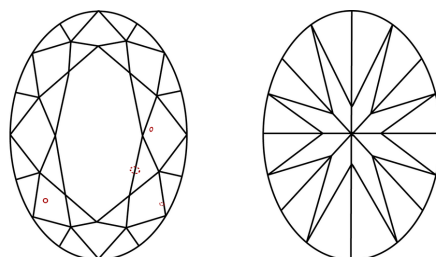

CLARITY CHARACTERISTICS

KEY TO SYMBOLS

Red symbols indicate internal characteristics.
Green symbols indicate external characteristics.

COLOR

D E F G H I J Faint Very Light Light

CLARITY

IF	VS¹⁻²	VS¹⁻²	SI¹⁻²	I¹⁻³
Internally Flawless	Very Very Slightly Included	Very Slightly Included	Slightly Included	Included