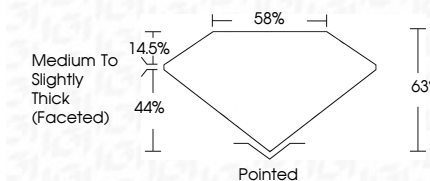

ELECTRONIC COPY

LG633401428
Report verification at igi.org

May 11, 2024
IGI Report Number **LG633401428**
Description **LABORATORY GROWN DIAMOND**
Shape and Cutting Style **OVAL BRILLIANT**
Measurements **9.70 X 7.21 X 4.54 MM**

GRADING RESULTS

Carat Weight **2.01 CARATS**
Color Grade **H**
Clarity Grade **SI 1**

ADDITIONAL GRADING INFORMATION

Polish **EXCELLENT**
Symmetry **EXCELLENT**
Fluorescence **NONE**
Inscription(s) **IGI LG633401428**

Comments: This Laboratory Grown Diamond was created by Chemical Vapor Deposition (CVD) growth process and may include post-growth treatment. Type IIa

IGI

May 11, 2024
IGI Report No LG633401428
OVAL BRILLIANT
9.70 X 7.21 X 4.54 MM
Carat Weight **2.01 CARATS**
Color Grade **H**
Clarity Grade **SI 1**
Depth **63%**
Table **44%**
Girdle **Medium to Slightly Thick (Faceted)**
Culet **Pointed**
Polish **EXCELLENT**
Symmetry **EXCELLENT**
Fluorescence **NONE**
Inscription(s) **IGI LG633401428**

Comments: This Laboratory Grown Diamond was created by Chemical Vapor Deposition (CVD) growth process and may include post-growth treatment. Type IIa

May 11, 2024
IGI Report Number **LG633401428**
Description **LABORATORY GROWN DIAMOND**
Shape and Cutting Style **OVAL BRILLIANT**
Measurements **9.70 X 7.21 X 4.54 MM**