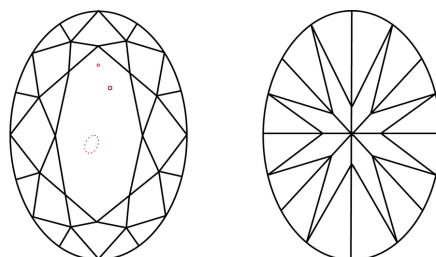

CLARITY CHARACTERISTICS

KEY TO SYMBOLS

Red symbols indicate internal characteristics.
Green symbols indicate external characteristics.

COLOR

D E F G H I J Faint Very Light Light

CLARITY

IF	VS¹⁻²	VS¹⁻²	SI¹⁻²	I¹⁻³
Internally Flawless	Very Very Slightly Included	Very Slightly Included	Slightly Included	Included