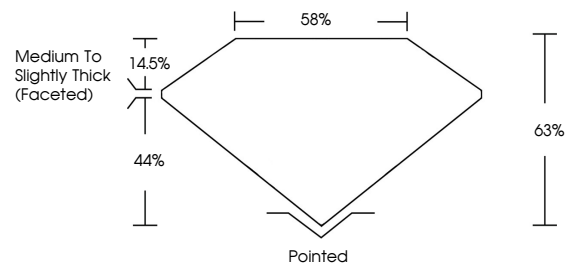

PROPORTIONS