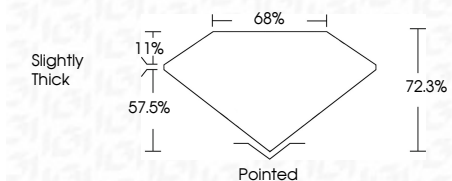

ELECTRONIC COPY

LG633402244
Report verification at igi.org

May 14, 2024
IGI Report Number **LG633402244**
Description **LABORATORY GROWN DIAMOND**
Shape and Cutting Style **PRINCESS CUT**
Measurements **7.50 X 7.41 X 5.36 MM**

GRADING RESULTS

Carat Weight **2.58 CARATS**
Color Grade **G**
Clarity Grade **VS 1**

ADDITIONAL GRADING INFORMATION

Polish **EXCELLENT**
Symmetry **EXCELLENT**
Fluorescence **NONE**
Inscription(s) **IGI LG633402244**
Comments: This Laboratory Grown Diamond was created by Chemical Vapor Deposition (CVD) growth process and may include post-growth treatment. Type IIa

IGI

May 14, 2024
IGI Report No LG633402244
PRINCESS CUT
7.50 X 7.41 X 5.36 MM
Carat Weight **2.58 CARATS**
Color Grade **G**
Clarity Grade **VS 1**
Depth **72.3%**
Table **57.5%**
Girdle **Slightly Thick**
Culet **Pointed**
Polish **EXCELLENT**
Symmetry **EXCELLENT**
Fluorescence **NONE**
Inscription(s) **IGI LG633402244**
Comments: This Laboratory Grown Diamond was created by Chemical Vapor Deposition (CVD) growth process and may include post-growth treatment. Type IIa

LABORATORY GROWN DIAMOND REPORT

May 14, 2024
IGI Report Number **LG633402244**
Description **LABORATORY GROWN DIAMOND**
Shape and Cutting Style **PRINCESS CUT**
Measurements **7.50 X 7.41 X 5.36 MM**

GRADING RESULTS