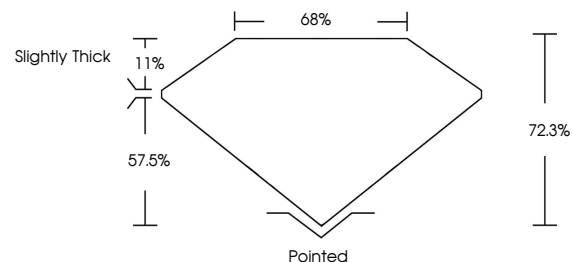

IGI

May 14, 2024
IGI Report No LG633402244
PRINCESS CUT
7.50 X 7.41 X 5.36 MM
Carat Weight **2.58 CARATS**
Color Grade **G**
Clarity Grade **VS 1**
Depth **72.3%**
Table **57.5%**
Girdle **Slightly Thick**
Culet **Pointed**
Polish **EXCELLENT**
Symmetry **EXCELLENT**
Fluorescence **NONE**
Inscription(s) **IGI LG633402244**
Comments: This Laboratory Grown Diamond was created by Chemical Vapor Deposition (CVD) growth process and may include post-growth treatment. Type IIa

LABORATORY GROWN DIAMOND REPORT

May 14, 2024
IGI Report Number **LG633402244**
Description **LABORATORY GROWN DIAMOND**
Shape and Cutting Style **PRINCESS CUT**
Measurements **7.50 X 7.41 X 5.36 MM**

GRADING RESULTS

Carat Weight **2.58 CARATS**
Color Grade **G**
Clarity Grade **VS 1**

ADDITIONAL GRADING INFORMATION

Polish **EXCELLENT**
Symmetry **EXCELLENT**
Fluorescence **NONE**
Inscription(s) **IGI LG633402244**

Comments: This Laboratory Grown Diamond was created by Chemical Vapor Deposition (CVD) growth process and may include post-growth treatment. Type IIa

PROPORTIONS

CLARITY CHARACTERISTICS

KEY TO SYMBOLS

Red symbols indicate internal characteristics.
Green symbols indicate external characteristics.

COLOR

D E F G H I J Faint Very Light Light

CLARITY

IF	VS ¹⁻²	VS ¹⁻²	SI ¹⁻²	I ¹⁻³
Internally Flawless	Very Very Slightly Included	Very Slightly Included	Slightly Included	Included