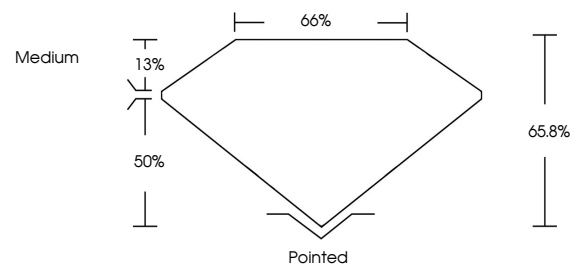

PROPORTIONS