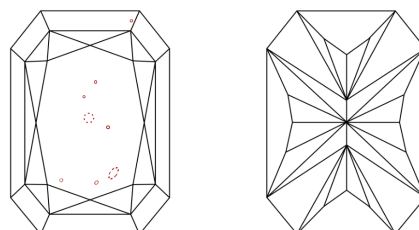

CLARITY CHARACTERISTICS

KEY TO SYMBOLS

Red symbols indicate internal characteristics.
Green symbols indicate external characteristics.

COLOR

D E F G H I J Faint Very Light Light

CLARITY

IF	VS¹⁻²	VS¹⁻²	SI¹⁻²	I¹⁻³
Internally Flawless	Very Very Slightly Included	Very Slightly Included	Slightly Included	Included