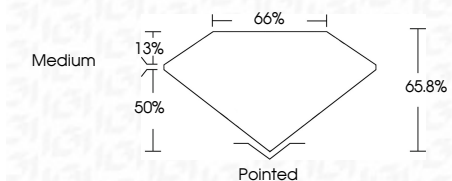

Measurements **8.57 X 5.90 X 3.88 MM**

GRADING RESULTS

Carat Weight **1.67 CARAT**
Color Grade **F**
Clarity Grade **VS 2**

ADDITIONAL GRADING INFORMATION

Polish **EXCELLENT**
Symmetry **EXCELLENT**
Fluorescence **NONE**
Inscription(s) **IGI LG633402345**

Comments: This Laboratory Grown Diamond was created by Chemical Vapor Deposition (CVD) growth process and may include post-growth treatment. Type IIa

May 14, 2024
IGI Report No LG633402345
CUT CORNERED RECT. MODIFIED BRILLIANT
8.57 X 5.90 X 3.88 MM
Carat Weight 1.67 CARAT
Color Grade F
Clarity Grade VS 2
Depth 65.8%
Table 50%
Girdle Medium
Culet Pointed
Polish EXCELLENT
Symmetry EXCELLENT
Fluorescence NONE
Inscription(s) IGI LG633402345