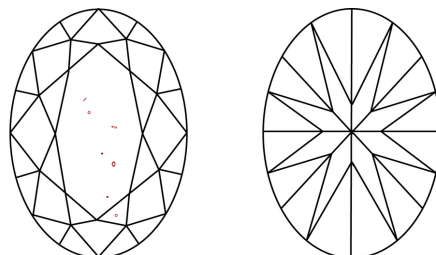

CLARITY CHARACTERISTICS

KEY TO SYMBOLS

Red symbols indicate internal characteristics.
Green symbols indicate external characteristics.