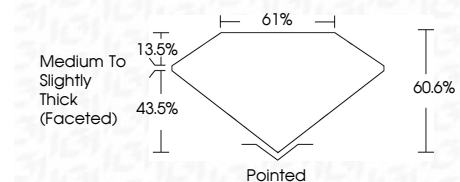

ELECTRONIC COPY

LG633402350
Report verification at igi.org

May 14, 2024
IGI Report Number **LG633402350**
Description **LABORATORY GROWN DIAMOND**
Shape and Cutting Style **OVAL BRILLIANT**
Measurements **9.40 X 6.35 X 3.85 MM**

GRADING RESULTS
Carat Weight **1.40 CARAT**
Color Grade **E**
Clarity Grade **VS 2**

ADDITIONAL GRADING INFORMATION
Polish **EXCELLENT**
Symmetry **EXCELLENT**
Fluorescence **NONE**
Inscription(s) **IGI LG633402350**
Comments: This Laboratory Grown Diamond was created by Chemical Vapor Deposition (CVD) growth process and may include post-growth treatment. Type IIa

May 14, 2024
IGI Report No LG633402350
OVAL BRILLIANT
9.40 X 6.35 X 3.85 MM
1.40 CARAT
Color Grade **E**
Clarity Grade **VS 2**
Depth **60.6%**
Table **13.5%**
Girdle **Medium to Slightly Thick (Faceted)**
Culet **Pointed**
Polish **EXCELLENT**
Symmetry **EXCELLENT**
Fluorescence **NONE**
Inscription(s) **IGI LG633402350**
Comments: This Laboratory Grown Diamond was created by Chemical Vapor Deposition (CVD) growth process and may include post-growth treatment. Type IIa

LABORATORY GROWN DIAMOND REPORT

May 14, 2024
IGI Report Number **LG633402350**
Description **LABORATORY GROWN DIAMOND**
Shape and Cutting Style **OVAL BRILLIANT**
Measurements **9.40 X 6.35 X 3.85 MM**