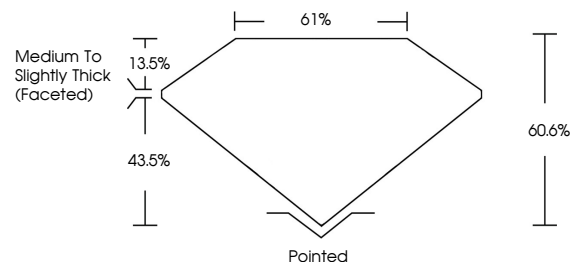

PROPORTIONS