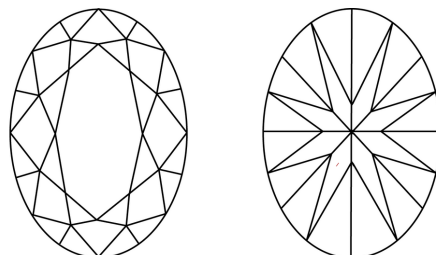

CLARITY CHARACTERISTICS

KEY TO SYMBOLS

Red symbols indicate internal characteristics.
Green symbols indicate external characteristics.