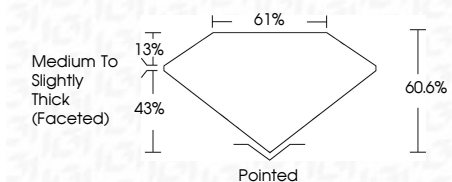

ELECTRONIC COPY

LG633402439
Report verification at igi.org

May 13, 2024
IGI Report Number **LG633402439**
Description **LABORATORY GROWN DIAMOND**
Shape and Cutting Style **OVAL BRILLIANT**
Measurements **8.75 X 6.42 X 3.89 MM**

GRADING RESULTS
Carat Weight **1.36 CARAT**
Color Grade **E**
Clarity Grade **VVS 1**

ADDITIONAL GRADING INFORMATION
Polish **EXCELLENT**
Symmetry **EXCELLENT**
Fluorescence **NONE**
Inscription(s) **IGI LG633402439**
Comments: This Laboratory Grown Diamond was created by Chemical Vapor Deposition (CVD) growth process and may include post-growth treatment. Type IIa

May 13, 2024
IGI Report No LG633402439
OVAL BRILLIANT
Carat Weight **1.36 CARAT**
Color Grade **E**
Clarity Grade **VVS 1**
Depth **43%**
Table **13%**
Girdle **Medium to Slightly Thick (Faceted)**
Culet **Pointed**
Polish **EXCELLENT**
Symmetry **EXCELLENT**
Fluorescence **NONE**
Inscription(s) **IGI LG633402439**
Comments: This Laboratory Grown Diamond was created by Chemical Vapor Deposition (CVD) growth process and may include post-growth treatment. Type IIa

LABORATORY GROWN DIAMOND REPORT

May 13, 2024
IGI Report Number **LG633402439**
Description **LABORATORY GROWN DIAMOND**
Shape and Cutting Style **OVAL BRILLIANT**
Measurements **8.75 X 6.42 X 3.89 MM**