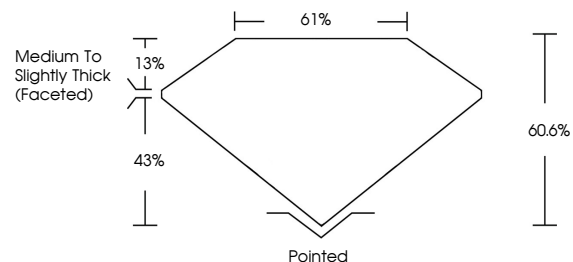

PROPORTIONS