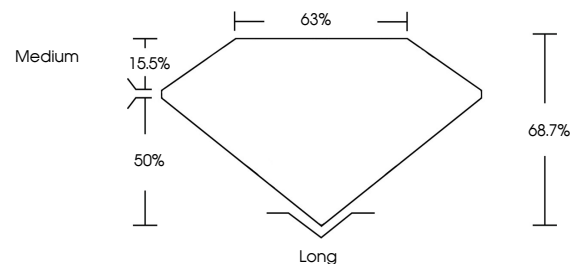

PROPORTIONS