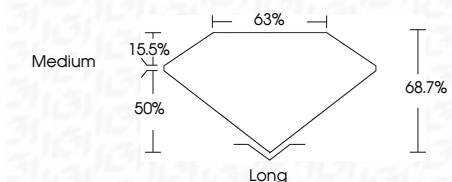

ELECTRONIC COPY

LG633402475
Report verification at igi.org

May 14, 2024
IGI Report Number **LG633402475**
Description **LABORATORY GROWN DIAMOND**
Shape and Cutting Style **EMERALD CUT**
Measurements **8.50 X 6.13 X 4.21 MM**

GRADING RESULTS

Carat Weight **2.13 CARATS**
Color Grade **H**
Clarity Grade **VS 2**

ADDITIONAL GRADING INFORMATION

Polish **EXCELLENT**
Symmetry **EXCELLENT**
Fluorescence **NONE**
Inscription(s) **IGI LG633402475**
Comments: This Laboratory Grown Diamond was created by Chemical Vapor Deposition (CVD) growth process and may include post-growth treatment. Type IIa

IGI

May 14, 2024
IGI Report No. LG633402475
EMERALD CUT
8.50 X 6.13 X 4.21 MM
Carat Weight **2.13 CARATS**
Color Grade **H**
Clarity Grade **VS 2**
Depth **68.7%**
Table **63%**
Girdle **Medium**
Culet **Long**
Polish **EXCELLENT**
Symmetry **EXCELLENT**
Fluorescence **NONE**
Inscription(s) **IGI LG633402475**

Comments: This Laboratory Grown Diamond was created by Chemical Vapor Deposition (CVD) growth process and may include post-growth treatment. Type IIa

LABORATORY GROWN DIAMOND REPORT

May 14, 2024
IGI Report Number **LG633402475**
Description **LABORATORY GROWN DIAMOND**
Shape and Cutting Style **EMERALD CUT**
Measurements **8.50 X 6.13 X 4.21 MM**