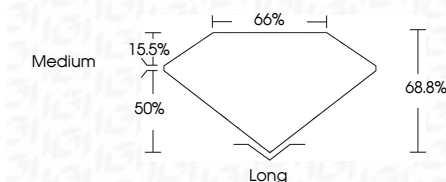

ELECTRONIC COPY

LG633402508
Report verification at igi.org

May 14, 2024
IGI Report Number **LG633402508**
Description **LABORATORY GROWN DIAMOND**
Shape and Cutting Style **EMERALD CUT**
Measurements **6.85 X 4.77 X 3.28 MM**

GRADING RESULTS

Carat Weight **1.05 CARAT**
Color Grade **H**
Clarity Grade **VS 1**

ADDITIONAL GRADING INFORMATION

Polish **EXCELLENT**
Symmetry **EXCELLENT**
Fluorescence **NONE**
Inscription(s) **IGI LG633402508**
Comments: This Laboratory Grown Diamond was created by Chemical Vapor Deposition (CVD) growth process and may include post-growth treatment. Type IIa

IGI

May 14, 2024
IGI Report No. LG633402508
EMERALD CUT
6.85 X 4.77 X 3.28 MM
Carat Weight **1.05 CARAT**
Color Grade **H**
Clarity Grade **VS 1**
Depth **68.8%**
Table **66%**
Girdle **Medium**
Culet **Long**
Polish **EXCELLENT**
Symmetry **EXCELLENT**
Fluorescence **NONE**
Inscription(s) **IGI LG633402508**