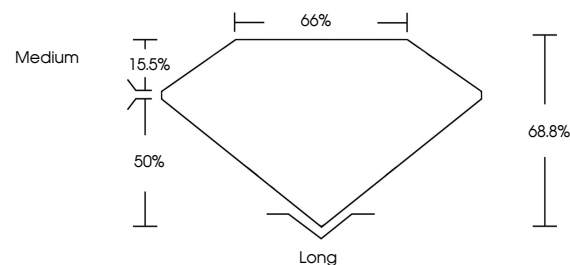

PROPORTIONS