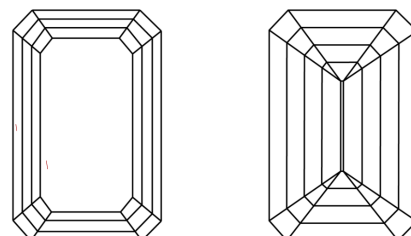

CLARITY CHARACTERISTICS

KEY TO SYMBOLS

Red symbols indicate internal characteristics.
Green symbols indicate external characteristics.

COLOR

D E F G H I J Faint Very Light Light

CLARITY

IF	VS¹⁻²	VS¹⁻²	SI¹⁻²	I¹⁻³
Internally Flawless	Very Very Slightly Included	Very Slightly Included	Slightly Included	Included