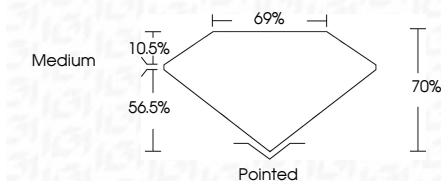

ELECTRONIC COPY

LG633402567
Report verification at igi.org

May 14, 2024
IGI Report Number **LG633402567**
Description **LABORATORY GROWN DIAMOND**
Shape and Cutting Style **PRINCESS CUT**
Measurements **8.67 X 8.56 X 5.99 MM**

GRADING RESULTS

Carat Weight **3.87 CARATS**
Color Grade **H**
Clarity Grade **VS 1**

ADDITIONAL GRADING INFORMATION

Polish **EXCELLENT**
Symmetry **EXCELLENT**
Fluorescence **NONE**

Inscription(s) **IGI LG633402567**

Comments: This Laboratory Grown Diamond was created by Chemical Vapor Deposition (CVD) growth process and may include post-growth treatment. Type IIa

May 14, 2024
IGI Report No. LG633402567
PRINCESS CUT
8.67 X 8.56 X 5.99 MM
3.87 CARATS
H
VS 1
70%
69%
Medium
Pointed
EXCELLENT
EXCELLENT
NONE
IGI LG633402567