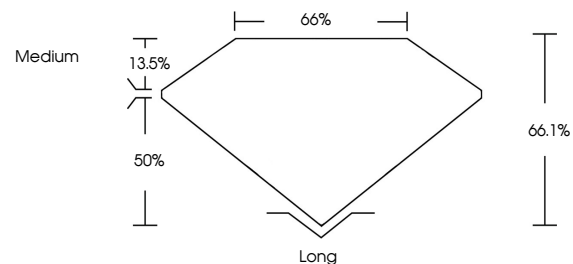

PROPORTIONS