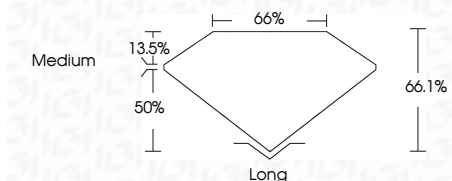

ELECTRONIC COPY

LG633402707
Report verification at igi.org

May 13, 2024
IGI Report Number **LG633402707**
Description **LABORATORY GROWN DIAMOND**
Shape and Cutting Style **EMERALD CUT**
Measurements **8.42 X 5.99 X 3.96 MM**

GRADING RESULTS

Carat Weight **1.95 CARAT**
Color Grade **H**
Clarity Grade **VS 1**

ADDITIONAL GRADING INFORMATION

Polish **EXCELLENT**
Symmetry **EXCELLENT**
Fluorescence **NONE**
Inscription(s) **IGI LG633402707**
Comments: This Laboratory Grown Diamond was created by Chemical Vapor Deposition (CVD) growth process and may include post-growth treatment. Type IIa

IGI

May 13, 2024
IGI Report No. LG633402707
EMERALD CUT
8.42 X 5.99 X 3.96 MM
Carat Weight **1.95 CARAT**
Color Grade **H**
Clarity Grade **VS 1**
Depth **66.1%**
Table **66%**
Girdle **Medium**
Culet **Long**
Polish **EXCELLENT**
Symmetry **EXCELLENT**
Fluorescence **NONE**
Inscription(s) **IGI LG633402707**