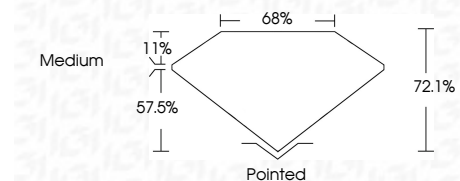

ELECTRONIC COPY

LG633402725
Report verification at igi.org

May 14, 2024
IGI Report Number **LG633402725**
Description **LABORATORY GROWN DIAMOND**
Shape and Cutting Style **PRINCESS CUT**
Measurements **6.01 X 5.92 X 4.27 MM**

GRADING RESULTS
Carat Weight **1.29 CARAT**
Color Grade **D**
Clarity Grade **VS 1**

ADDITIONAL GRADING INFORMATION
Polish **EXCELLENT**
Symmetry **EXCELLENT**
Fluorescence **NONE**
Inscription(s) **IGI LG633402725**
Comments: This Laboratory Grown Diamond was created by Chemical Vapor Deposition (CVD) growth process and may include post-growth treatment. Type IIa

May 14, 2024
IGI Report No. LG633402725
PRINCESS CUT
6.01 X 5.92 X 4.27 MM
Carat Weight **1.29 CARAT**
Color Grade **D**
Clarity Grade **VS 1**
Depth **57.5%**
Table **11%**
Girdle **Medium**
Culet **Pointed**
Polish **EXCELLENT**
Symmetry **EXCELLENT**
Fluorescence **NONE**
Inscription(s) **IGI LG633402725**
Comments: This Laboratory Grown Diamond was created by Chemical Vapor Deposition (CVD) growth process and may include post-growth treatment. Type IIa

LABORATORY GROWN DIAMOND REPORT

May 14, 2024
IGI Report Number **LG633402725**
Description **LABORATORY GROWN DIAMOND**
Shape and Cutting Style **PRINCESS CUT**
Measurements **6.01 X 5.92 X 4.27 MM**

GRADING RESULTS
Carat Weight **1.29 CARAT**
Color Grade **D**
Clarity Grade **VS 1**