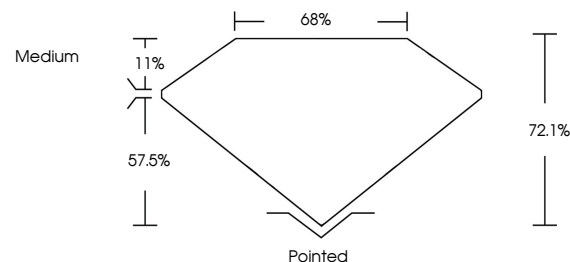

May 14, 2024
IGI Report No. LG633402725
PRINCESS CUT
6.01 X 5.92 X 4.27 MM
Carat Weight **1.29 CARAT**
Color Grade **D**
Clarity Grade **VS 1**
Depth **57.5%**
Table **11%**
Girdle **Medium**
Culet **Pointed**
Polish **EXCELLENT**
Symmetry **EXCELLENT**
Fluorescence **NONE**
Inscription(s) **IGI LG633402725**
Comments: This Laboratory Grown Diamond was created by Chemical Vapor Deposition (CVD) growth process and may include post-growth treatment. Type IIa

LABORATORY GROWN DIAMOND REPORT

May 14, 2024
IGI Report Number **LG633402725**
Description **LABORATORY GROWN DIAMOND**
Shape and Cutting Style **PRINCESS CUT**
Measurements **6.01 X 5.92 X 4.27 MM**

GRADING RESULTS
Carat Weight **1.29 CARAT**
Color Grade **D**
Clarity Grade **VS 1**

PROPORTIONS

CLARITY CHARACTERISTICS

KEY TO SYMBOLS

Red symbols indicate internal characteristics.
Green symbols indicate external characteristics.

Sample Image Used

COLOR

D E F G H I J Faint Very Light Light