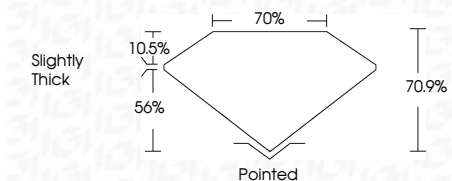

ELECTRONIC COPY

LG633402777
Report verification at igi.org

May 13, 2024
IGI Report Number **LG633402777**
Description **LABORATORY GROWN DIAMOND**
Shape and Cutting Style **PRINCESS CUT**
Measurements **7.87 X 7.62 X 5.40 MM**

GRADING RESULTS
Carat Weight **2.90 CARATS**
Color Grade **G**
Clarity Grade **VS 1**

ADDITIONAL GRADING INFORMATION
Polish **EXCELLENT**
Symmetry **EXCELLENT**
Fluorescence **NONE**
Inscription(s) **IGI LG633402777**
Comments: This Laboratory Grown Diamond was created by Chemical Vapor Deposition (CVD) growth process and may include post-growth treatment. Type IIa

May 13, 2024
IGI Report No. LG633402777
PRINCESS CUT
7.87 X 7.62 X 5.40 MM
2.90 CARATS
Color Grade **G**
Clarity Grade **VS 1**
Depth **70.9%**
Table **70%**
Girdle **Slightly Thick**
Culet **Pointed**
Polish **EXCELLENT**
Symmetry **EXCELLENT**
Fluorescence **NONE**
Inscription(s) **IGI LG633402777**
Comments: This Laboratory Grown Diamond was created by Chemical Vapor Deposition (CVD) growth process and may include post-growth treatment. Type IIa

LABORATORY GROWN DIAMOND REPORT

May 13, 2024
IGI Report Number **LG633402777**
Description **LABORATORY GROWN DIAMOND**
Shape and Cutting Style **PRINCESS CUT**
Measurements **7.87 X 7.62 X 5.40 MM**

GRADING RESULTS
Carat Weight **2.90 CARATS**
Color Grade **G**
Clarity Grade **VS 1**