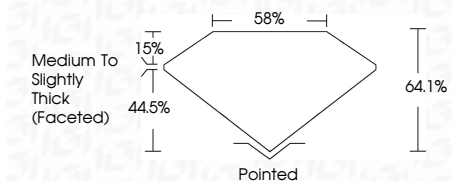

ELECTRONIC COPY

LG633402924
Report verification at igi.org

May 13, 2024
IGI Report Number **LG633402924**
Description **LABORATORY GROWN DIAMOND**
Shape and Cutting Style **PEAR BRILLIANT**
Measurements **8.40 X 5.62 X 3.60 MM**

GRADING RESULTS
Carat Weight **1.01 CARAT**
Color Grade **F**
Clarity Grade **SI 1**

ADDITIONAL GRADING INFORMATION
Polish **EXCELLENT**
Symmetry **EXCELLENT**
Fluorescence **NONE**
Inscription(s) **IGI LG633402924**
Comments: This Laboratory Grown Diamond was created by Chemical Vapor Deposition (CVD) growth process and may include post-growth treatment. Type IIa

May 13, 2024
IGI Report No. LG633402924
PEAR BRILLIANT
8.40 X 5.62 X 3.60 MM
Carat Weight **1.01 CARAT**
Color Grade **F**
Clarity Grade **SI 1**
Depth **64.1%**
Table **44.5%**
Girdle **Medium to Slightly Thick (Faceted)**
Culet **Pointed**
Polish **EXCELLENT**
Symmetry **EXCELLENT**
Fluorescence **NONE**
Inscription(s) **IGI LG633402924**
Comments: This Laboratory Grown Diamond was created by Chemical Vapor Deposition (CVD) growth process and may include post-growth treatment. Type IIa

LABORATORY GROWN DIAMOND REPORT

May 13, 2024
IGI Report Number **LG633402924**
Description **LABORATORY GROWN DIAMOND**
Shape and Cutting Style **PEAR BRILLIANT**
Measurements **8.40 X 5.62 X 3.60 MM**