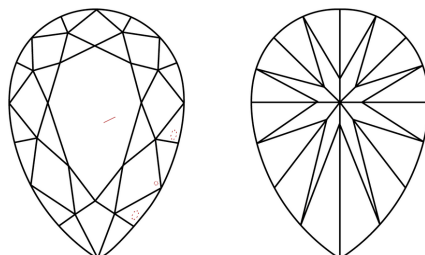

LABORATORY GROWN DIAMOND REPORT

May 13, 2024
IGI Report Number **LG633402924**
Description **LABORATORY GROWN DIAMOND**
Shape and Cutting Style **PEAR BRILLIANT**
Measurements **8.40 X 5.62 X 3.60 MM**

GRADING RESULTS
Carat Weight **1.01 CARAT**
Color Grade **F**
Clarity Grade **SI 1**

ADDITIONAL GRADING INFORMATION
Polish **EXCELLENT**
Symmetry **EXCELLENT**
Fluorescence **NONE**
Inscription(s) **IGI LG633402924**

Comments: This Laboratory Grown Diamond was created by Chemical Vapor Deposition (CVD) growth process and may include post-growth treatment. Type IIa

PROPORTIONS

CLARITY CHARACTERISTICS

KEY TO SYMBOLS

Red symbols indicate internal characteristics.
Green symbols indicate external characteristics.

Sample Image Used

COLOR

D E F G H I J Faint Very Light Light

CLARITY

IF	VS ¹⁻²	VS ¹⁻²	SI ¹⁻²	I ¹⁻³
Internally Flawless	Very Very Slightly Included	Very Slightly Included	Slightly Included	Included