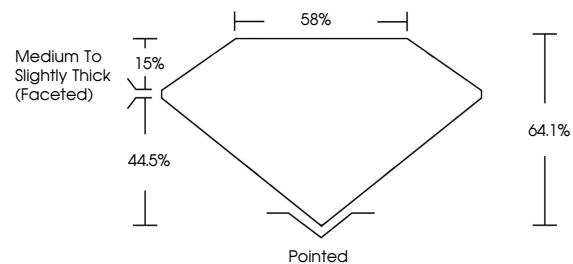

PROPORTIONS