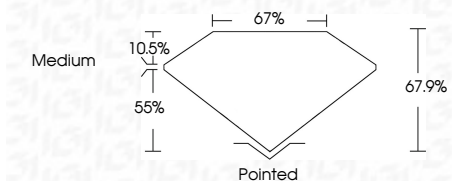

ELECTRONIC COPY

LG633402935
Report verification at igi.org

May 14, 2024
IGI Report Number **LG633402935**
Description **LABORATORY GROWN DIAMOND**
Shape and Cutting Style **PRINCESS CUT**
Measurements **8.99 X 8.73 X 5.93 MM**

GRADING RESULTS

Carat Weight **4.03 CARATS**
Color Grade **G**
Clarity Grade **VS 1**

ADDITIONAL GRADING INFORMATION

Polish **EXCELLENT**
Symmetry **EXCELLENT**
Fluorescence **NONE**

Inscription(s) **IGI LG633402935**

Comments: This Laboratory Grown Diamond was created by Chemical Vapor Deposition (CVD) growth process and may include post-growth treatment. Type IIa

IGI

May 14, 2024
IGI Report No. LG633402935
PRINCESS CUT
8.99 X 8.73 X 5.93 MM
4.03 CARATS
Color Grade **G**
Clarity Grade **VS 1**
Depth **67.9%**
Table **67%**
Girdle **Medium**
Culet **Pointed**
Polish **EXCELLENT**
Symmetry **EXCELLENT**
Fluorescence **NONE**
Inscription(s) **IGI LG633402935**