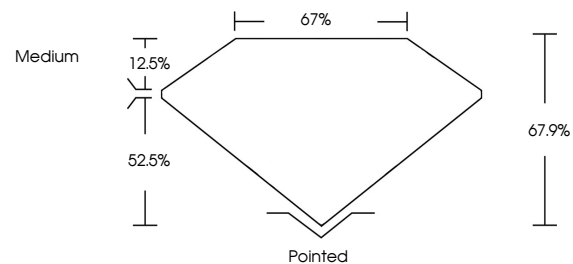

Measurements **7.99 X 5.51 X 3.74 MM**

GRADING RESULTS

Carat Weight **1.36 CARAT**
Color Grade **F**
Clarity Grade **VS 1**

ADDITIONAL GRADING INFORMATION

Polish **EXCELLENT**
Symmetry **EXCELLENT**
Fluorescence **NONE**
Inscription(s) **IGI LG633403097**

Comments: This Laboratory Grown Diamond was created by Chemical Vapor Deposition (CVD) growth process and may include post-growth treatment. Type IIa

IGI

May 15, 2024
IGI Report No LG633403097
CUT CORNERED RECT. MODIFIED BRILLIANT
7.99 X 5.51 X 3.74 MM
Carat Weight 1.36 CARAT
Color Grade F
Clarity Grade VS 1
Depth 52.5%
Table 12.5%
Girdle Medium
Culet Pointed
Polish EXCELLENT
Symmetry EXCELLENT
Fluorescence NONE
Inscription(s) IGI LG633403097

GRADING RESULTS

Carat Weight **1.36 CARAT**
Color Grade **F**
Clarity Grade **VS 1**

ADDITIONAL GRADING INFORMATION

Polish **EXCELLENT**
Symmetry **EXCELLENT**
Fluorescence **NONE**
Inscription(s) **IGI LG633403097**

Comments: This Laboratory Grown Diamond was created by Chemical Vapor Deposition (CVD) growth process and may include post-growth treatment. Type IIa

PROPORTIONS

CLARITY CHARACTERISTICS

KEY TO SYMBOLS

Red symbols indicate internal characteristics.
Green symbols indicate external characteristics.