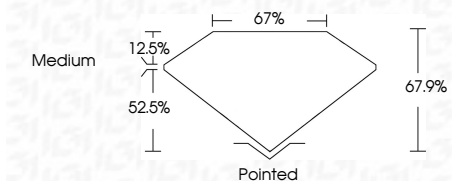

ELECTRONIC COPY

LG633403097
Report verification at igi.org

May 15, 2024
IGI Report Number **LG633403097**
Description **LABORATORY GROWN DIAMOND**
Shape and Cutting Style **CUT CORNERED
RECTANGULAR MODIFIED
BRILLIANT**

Measurements **7.99 X 5.51 X 3.74 MM**

GRADING RESULTS

Carat Weight **1.36 CARAT**
Color Grade **F**
Clarity Grade **VS 1**

ADDITIONAL GRADING INFORMATION

Polish **EXCELLENT**
Symmetry **EXCELLENT**
Fluorescence **NONE**
Inscription(s) **IGI LG633403097**

Comments: This Laboratory Grown Diamond was created by Chemical Vapor Deposition (CVD) growth process and may include post-growth treatment. Type IIa

IGI

May 15, 2024
IGI Report No LG633403097
CUT CORNERED RECT. MODIFIED BRILLIANT
7.99 X 5.51 X 3.74 MM
Carat Weight 1.36 CARAT
Color Grade F
Clarity Grade VS 1
Depth 52.5%
Table 12.5%
Girdle Medium
Culet Pointed
Polish EXCELLENT
Symmetry EXCELLENT
Fluorescence NONE
Inscription(s) IGI LG633403097

Comments: This Laboratory Grown Diamond was created by Chemical Vapor Deposition (CVD) growth process and may include post-growth treatment. Type IIa

May 15, 2024
IGI Report Number **LG633403097**
Description **LABORATORY GROWN DIAMOND**
Shape and Cutting Style **CUT CORNERED RECTANGULAR
MODIFIED BRILLIANT**
Measurements **7.99 X 5.51 X 3.74 MM**