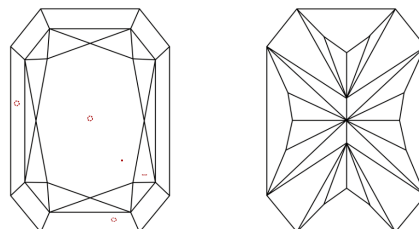

CLARITY CHARACTERISTICS

KEY TO SYMBOLS

Red symbols indicate internal characteristics.
Green symbols indicate external characteristics.

COLOR

D E F G H I J Faint Very Light Light

CLARITY

IF	VS¹⁻²	VS¹⁻²	SI¹⁻²	I¹⁻³
Internally Flawless	Very Very Slightly Included	Very Slightly Included	Slightly Included	Included