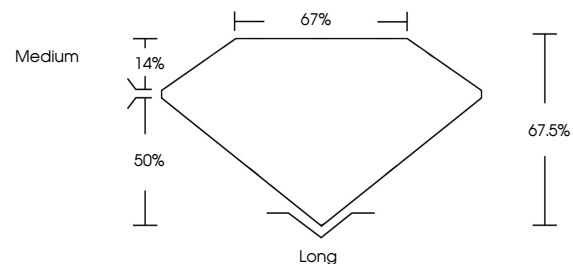

PROPORTIONS