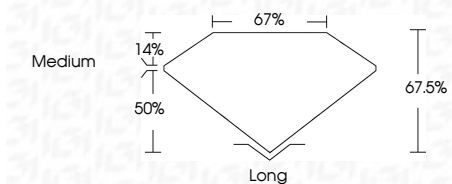

ELECTRONIC COPY

LG633403165
Report verification at igi.org

May 12, 2024
IGI Report Number **LG633403165**
Description **LABORATORY GROWN DIAMOND**
Shape and Cutting Style **EMERALD CUT**
Measurements **9.76 X 6.80 X 4.59 MM**

GRADING RESULTS

Carat Weight **2.98 CARATS**
Color Grade **E**
Clarity Grade **VS 1**

ADDITIONAL GRADING INFORMATION

Polish **EXCELLENT**
Symmetry **EXCELLENT**
Fluorescence **NONE**
Inscription(s) **IGI LG633403165**

Comments: This Laboratory Grown Diamond was created by Chemical Vapor Deposition (CVD) growth process and may include post-growth treatment. Type IIa

IGI

May 12, 2024
IGI Report No. LG633403165
EMERALD CUT
Carat Weight **2.98 CARATS**
Color Grade **E**
Clarity Grade **VS 1**
Depth **67.5%**
Table **14%**
Girdle **67%**
Medium
Culet **Long**
Polish **EXCELLENT**
Symmetry **EXCELLENT**
Fluorescence **NONE**
Inscription(s) **IGI LG633403165**