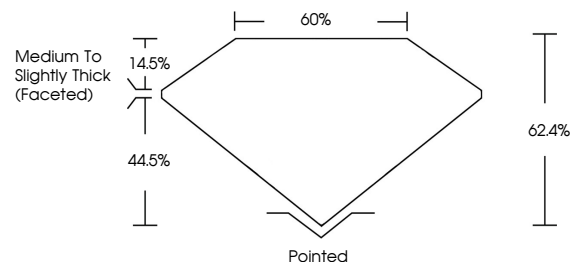

PROPORTIONS