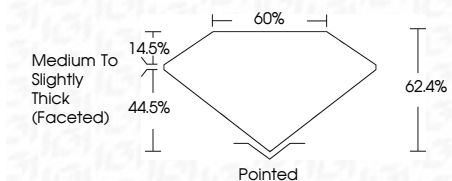

ELECTRONIC COPY

LG633403204
Report verification at igi.org

May 13, 2024
IGI Report Number **LG633403204**
Description **LABORATORY GROWN DIAMOND**
Shape and Cutting Style **OVAL BRILLIANT**
Measurements **8.63 X 5.77 X 3.60 MM**

GRADING RESULTS
Carat Weight **1.12 CARAT**
Color Grade **E**
Clarity Grade **VVS 2**

ADDITIONAL GRADING INFORMATION
Polish **EXCELLENT**
Symmetry **EXCELLENT**
Fluorescence **NONE**
Inscription(s) **IGI LG633403204**

Comments: This Laboratory Grown Diamond was created by Chemical Vapor Deposition (CVD) growth process and may include post-growth treatment. Type IIa

May 13, 2024
IGI Report No LG633403204
OVAL BRILLIANT
8.63 X 5.77 X 3.60 MM
Carat Weight **1.12 CARAT**
Color Grade **E**
Clarity Grade **VVS 2**
Depth **62.4%**
Table **60%**
Girdle **Medium to Slightly Thick (Faceted)**
Culet **Pointed**
Polish **EXCELLENT**
Symmetry **EXCELLENT**
Fluorescence **NONE**
Inscription(s) **IGI LG633403204**