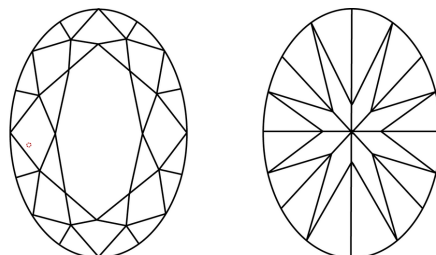

CLARITY CHARACTERISTICS

KEY TO SYMBOLS

Red symbols indicate internal characteristics.
Green symbols indicate external characteristics.