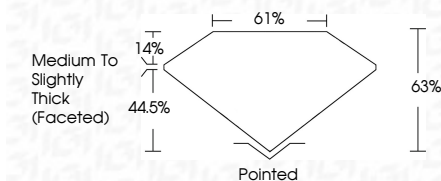

ELECTRONIC COPY

LG633403328
Report verification at igi.org

May 13, 2024
IGI Report Number **LG633403328**
Description **LABORATORY GROWN DIAMOND**
Shape and Cutting Style **MARQUISE BRILLIANT**
Measurements **11.69 X 5.48 X 3.45 MM**

GRADING RESULTS

Carat Weight **1.26 CARAT**
Color Grade **F**
Clarity Grade **VS 2**

ADDITIONAL GRADING INFORMATION

Polish **EXCELLENT**
Symmetry **EXCELLENT**
Fluorescence **NONE**
Inscription(s) **IGI LG633403328**
Comments: This Laboratory Grown Diamond was created by Chemical Vapor Deposition (CVD) growth process and may include post-growth treatment. Type IIa

IGI

May 13, 2024
IGI Report No LG633403328
MARQUISE BRILLIANT
11.69 X 5.48 X 3.45 MM
Carat Weight **1.26 CARAT**
Color Grade **F**
Clarity Grade **VS 2**
Depth **63%**
Table **14%**
Girdle **Medium to Slightly Thick (Faceted)**
Culet **Pointed**
Polish **EXCELLENT**
Symmetry **EXCELLENT**
Fluorescence **NONE**
Inscription(s) **IGI LG633403328**

Comments: This Laboratory Grown Diamond was created by Chemical Vapor Deposition (CVD) growth process and may include post-growth treatment. Type IIa

May 13, 2024
IGI Report Number **LG633403328**
Description **LABORATORY GROWN DIAMOND**
Shape and Cutting Style **MARQUISE BRILLIANT**
Measurements **11.69 X 5.48 X 3.45 MM**