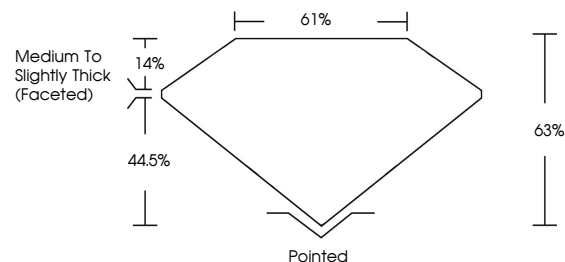

PROPORTIONS