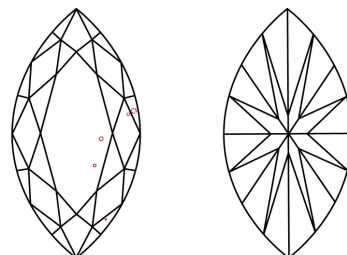

IGI

May 13, 2024
IGI Report No LG633403328
MARQUISE BRILLIANT
11.69 X 5.48 X 3.45 MM
Carat Weight **1.26 CARAT**
Color Grade **F**
Clarity Grade **VS 2**
Depth **63%**
Table **14%**
Girdle **Medium to Slightly Thick (Faceted)**
Culet **Pointed**
Polish **EXCELLENT**
Symmetry **EXCELLENT**
Fluorescence **NONE**
Inscription(s) **IGI LG633403328**

Comments: This Laboratory Grown Diamond was created by Chemical Vapor Deposition (CVD) growth process and may include post-growth treatment. Type IIa

May 13, 2024
IGI Report Number **LG633403328**
Description **LABORATORY GROWN DIAMOND**
Shape and Cutting Style **MARQUISE BRILLIANT**
Measurements **11.69 X 5.48 X 3.45 MM**

GRADING RESULTS

Carat Weight **1.26 CARAT**
Color Grade **F**
Clarity Grade **VS 2**

ADDITIONAL GRADING INFORMATION

Polish **EXCELLENT**
Symmetry **EXCELLENT**
Fluorescence **NONE**
Inscription(s) **IGI LG633403328**

Comments: This Laboratory Grown Diamond was created by Chemical Vapor Deposition (CVD) growth process and may include post-growth treatment. Type IIa

PROPORTIONS

CLARITY CHARACTERISTICS

KEY TO SYMBOLS

Red symbols indicate internal characteristics.
Green symbols indicate external characteristics.