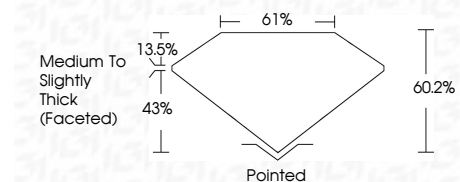

ELECTRONIC COPY

LG633403364
Report verification at igi.org

May 11, 2024
IGI Report Number **LG633403364**
Description **LABORATORY GROWN DIAMOND**
Shape and Cutting Style **OVAL BRILLIANT**
Measurements **8.99 X 6.16 X 3.71 MM**

GRADING RESULTS

Carat Weight **1.27 CARAT**
Color Grade **D**
Clarity Grade **VS 2**

ADDITIONAL GRADING INFORMATION

Polish **EXCELLENT**
Symmetry **EXCELLENT**
Fluorescence **NONE**
Inscription(s) **IGI LG633403364**

Comments: This Laboratory Grown Diamond was created by Chemical Vapor Deposition (CVD) growth process and may include post-growth treatment. Type IIa

IGI

May 11, 2024
IGI Report No LG633403364
OVAL BRILLIANT
8.99 X 6.16 X 3.71 MM
Carat Weight **1.27 CARAT**
Color Grade **D**
Clarity Grade **VS 2**
Depth **43%**
Table **13.5%**
Girdle **Medium to Slightly Thick (Faceted)**
Culet **Pointed**
Polish **EXCELLENT**
Symmetry **EXCELLENT**
Fluorescence **NONE**
Inscription(s) **IGI LG633403364**

Comments: This Laboratory Grown Diamond was created by Chemical Vapor Deposition (CVD) growth process and may include post-growth treatment. Type IIa

May 11, 2024
IGI Report Number **LG633403364**
Description **LABORATORY GROWN DIAMOND**
Shape and Cutting Style **OVAL BRILLIANT**
Measurements **8.99 X 6.16 X 3.71 MM**