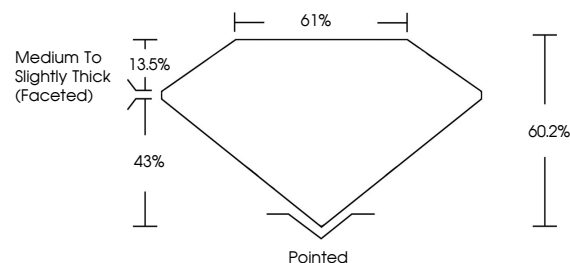

PROPORTIONS