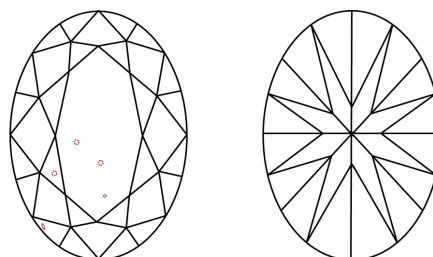

GRADING RESULTS

Carat Weight **1.27 CARAT**
Color Grade **D**
Clarity Grade **VS 2**

ADDITIONAL GRADING INFORMATION

Polish **EXCELLENT**
Symmetry **EXCELLENT**
Fluorescence **NONE**

Inscription(s) **IGI LG633403364**

KEY TO SYMBOLS

Red symbols indicate internal characteristics.
Green symbols indicate external characteristics.

COLOR

D E F G H I J Faint Very Light Light

CLARITY

IF	VS ¹⁻²	VS ¹⁻²	SI ¹⁻²	I ¹⁻³
Internally Flawless	Very Very Slightly Included	Very Slightly Included	Slightly Included	Included