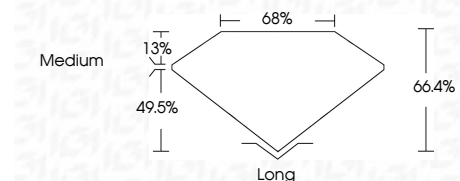

ELECTRONIC COPY

LG633407276
Report verification at igi.org

May 9, 2024

IGI Report Number **LG633407276**

Description **LABORATORY GROWN DIAMOND**

Shape and Cutting Style **EMERALD CUT**

Measurements **10.06 X 7.08 X 4.70 MM**

GRADING RESULTS

Carat Weight **3.31 CARATS**

Color Grade **FANCY INTENSE BLUE**

Clarity Grade **VS 2**

ADDITIONAL GRADING INFORMATION

Polish **EXCELLENT**

Symmetry **EXCELLENT**

Fluorescence **NONE**

Inscription(s) **IGI LG633407276**

Comments: This Laboratory Grown Diamond was created by Chemical Vapor Deposition (CVD) growth process. Indications of post-growth treatment.

May 9, 2024	IGI Report No LG633407276	3.31 CARATS	Long
EMERALD CUT	10.06 X 7.08 X 4.70 MM	FANCY INTENSE BLUE	EXCELLENT
Carat Weight	Color Grade	Clarity Grade	EXCELLENT
3.31	Fancy Intense Blue	VS 2	NONE
Depth	Table	Girdle	Inscription(s)
49.5%	66.4%	Medium	IGI LG633407276
Culet	Polish	Symmetry	Fluorescence
NONE	EXCELLENT	EXCELLENT	NONE

Comments: This Laboratory Grown Diamond was created by Chemical Vapor Deposition (CVD) growth process. Indications of post-growth treatment.

May 9, 2024
IGI Report Number **LG633407276**
Description **LABORATORY GROWN DIAMOND**
Shape and Cutting Style **EMERALD CUT**
Measurements **10.06 X 7.08 X 4.70 MM**