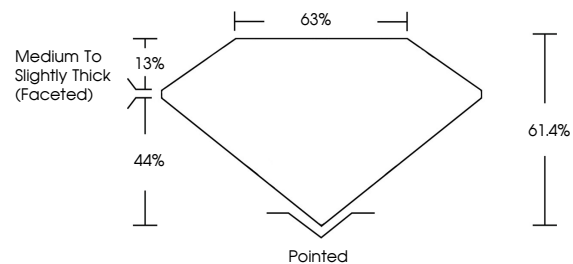

PROPORTIONS