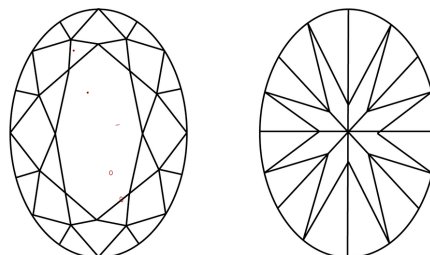

CLARITY CHARACTERISTICS

KEY TO SYMBOLS

Red symbols indicate internal characteristics.
Green symbols indicate external characteristics.

COLOR

D E F G H I J Faint Very Light Light

CLARITY

IF	VS¹⁻²	VS¹⁻²	SI¹⁻²	I¹⁻³
Internally Flawless	Very Very Slightly Included	Very Slightly Included	Slightly Included	Included