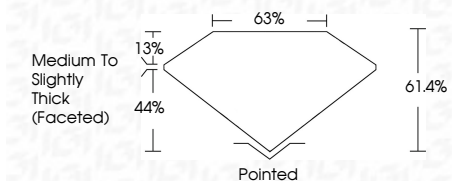

ELECTRONIC COPY

LG633407286
Report verification at igi.org

May 9, 2024

IGI Report Number **LG633407286**
Description **LABORATORY GROWN DIAMOND**
Shape and Cutting Style **OVAL BRILLIANT**
Measurements **12.09 X 7.96 X 4.89 MM**

GRADING RESULTS

Carat Weight **3.02 CARATS**
Color Grade **FANCY VIVID BLUE**
Clarity Grade **VS 2**

ADDITIONAL GRADING INFORMATION

Polish **EXCELLENT**
Symmetry **EXCELLENT**
Fluorescence **NONE**
Inscription(s) **IGI LG633407286**

Comments: This Laboratory Grown Diamond was created by Chemical Vapor Deposition (CVD) growth process. Indications of post-growth treatment.

IGI

May 9, 2024
IGI Report No **LG633407286**
OVAL BRILLIANT
Carat Weight **3.02 CARATS**
Color Grade **FANCY VIVID BLUE**
Clarity Grade **VS 2**
Depth **61.4%**
Table **65%**
Girdle **Medium to Slightly Thick (Faceted)**
Culet **Pointed**
Polish **EXCELLENT**
Symmetry **EXCELLENT**
Fluorescence **NONE**
Inscription(s) **IGI LG633407286**

May 9, 2024
IGI Report Number **LG633407286**
Description **LABORATORY GROWN DIAMOND**
Shape and Cutting Style **OVAL BRILLIANT**
Measurements **12.09 X 7.96 X 4.89 MM**

GRADING RESULTS

Carat Weight **3.02 CARATS**
Color Grade **FANCY VIVID BLUE**
Clarity Grade **VS 2**

ADDITIONAL GRADING INFORMATION

Polish **EXCELLENT**
Symmetry **EXCELLENT**
Fluorescence **NONE**

Inscription(s) **IGI LG633407286**

Comments: This Laboratory Grown Diamond was created by Chemical Vapor Deposition (CVD) growth process. Indications of post-growth treatment.