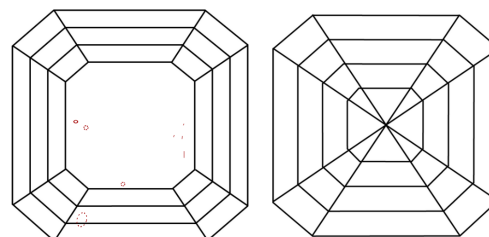

CLARITY CHARACTERISTICS

KEY TO SYMBOLS

Red symbols indicate internal characteristics.
Green symbols indicate external characteristics.

COLOR

D E F G H I J Faint Very Light Light

CLARITY

IF	VS ¹⁻²	VS ¹⁻²	SI ¹⁻²	I ¹⁻³
Internally Flawless	Very Very Slightly Included	Very Slightly Included	Slightly Included	Included