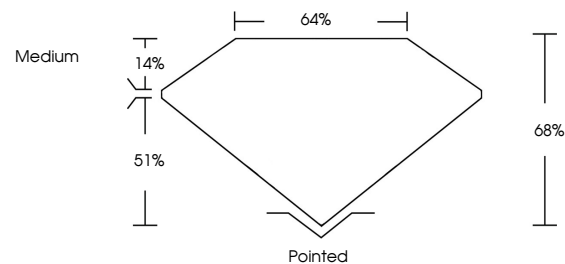

PROPORTIONS