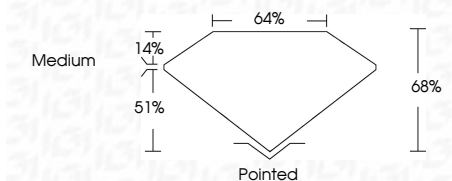

ELECTRONIC COPY

LG633407298
Report verification at igi.org

May 4, 2024

IGI Report Number **LG633407298**

Description **LABORATORY GROWN DIAMOND**

Shape and Cutting Style **SQUARE EMERALD CUT**

Measurements **6.75 X 6.72 X 4.57 MM**

GRADING RESULTS

Carat Weight **1.87 CARAT**

Color Grade **G**

Clarity Grade **VS 2**

ADDITIONAL GRADING INFORMATION

Polish **EXCELLENT**

Symmetry **EXCELLENT**

Fluorescence **NONE**

Inscription(s) **IGI LG633407298**

Comments: This Laboratory Grown Diamond was created by Chemical Vapor Deposition (CVD) growth process and may include post-growth treatment. Type IIa

IGI

May 4, 2024
IGI Report No LG633407298
SQUARE EMERALD CUT
6.75 X 6.72 X 4.57 MM
Carat Weight **1.87 CARAT**
Color Grade **G**
Clarity Grade **VS 2**
Depth **68%**
Table **14%**
Girdle **Medium**
Culet **Pointed**
Polish **EXCELLENT**
Symmetry **EXCELLENT**
Fluorescence **NONE**
Inscription(s) **IGI LG633407298**

Comments: This Laboratory Grown Diamond was created by Chemical Vapor Deposition (CVD) growth process and may include post-growth treatment. Type IIa

May 4, 2024
IGI Report Number **LG633407298**
Description **LABORATORY GROWN DIAMOND**
Shape and Cutting Style **SQUARE EMERALD CUT**
Measurements **6.75 X 6.72 X 4.57 MM**