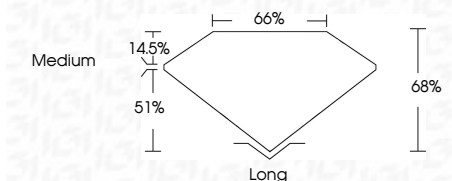

ELECTRONIC COPY

LG633407395
Report verification at igi.org

May 12, 2024
IGI Report Number **LG633407395**
Description **LABORATORY GROWN DIAMOND**
Shape and Cutting Style **EMERALD CUT**
Measurements **8.51 X 5.87 X 3.99 MM**

GRADING RESULTS

Carat Weight **1.97 CARAT**
Color Grade **F**
Clarity Grade **VS 2**

ADDITIONAL GRADING INFORMATION

Polish **EXCELLENT**
Symmetry **EXCELLENT**
Fluorescence **NONE**
Inscription(s) **IGI LG633407395**
Comments: This Laboratory Grown Diamond was created by Chemical Vapor Deposition (CVD) growth process and may include post-growth treatment. Type IIa

IGI

May 12, 2024
IGI Report No. LG633407395
EMERALD CUT
8.51 X 5.87 X 3.99 MM
Carat Weight **1.97 CARAT**
Color Grade **F**
Clarity Grade **VS 2**
Depth **68%**
Table **14.5%**
Girdle **51%**
Medium
Culet **Long**
Polish **EXCELLENT**
Symmetry **EXCELLENT**
Fluorescence **NONE**
Inscription(s) **IGI LG633407395**