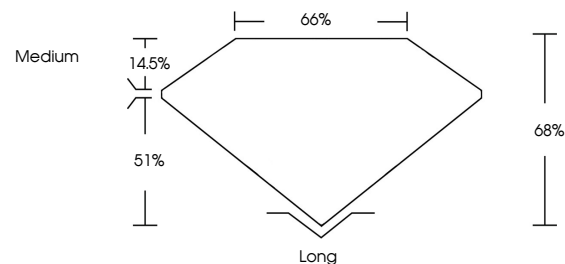

PROPORTIONS