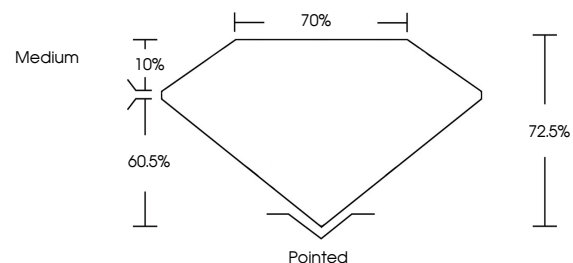

May 12, 2024
IGI Report No. LG633407398
PRINCESS CUT
6.01 X 5.85 X 4.24 MM
Carat Weight **1.26 CARAT**
Color Grade **E**
Clarity Grade **VS 1**
Depth **72.5%**
Table **60.5%**
Girdle **Medium**
Culet **Pointed**
Polish **EXCELLENT**
Symmetry **EXCELLENT**
Fluorescence **NONE**
Inscription(s) **IGI LG633407398**
Comments: This Laboratory Grown Diamond was created by Chemical Vapor Deposition (CVD) growth process and may include post-growth treatment. Type IIa

LABORATORY GROWN DIAMOND REPORT

May 12, 2024
IGI Report Number **LG633407398**
Description **LABORATORY GROWN DIAMOND**
Shape and Cutting Style **PRINCESS CUT**
Measurements **6.01 X 5.85 X 4.24 MM**

GRADING RESULTS
Carat Weight **1.26 CARAT**
Color Grade **E**
Clarity Grade **VS 1**

PROPORTIONS

CLARITY CHARACTERISTICS

KEY TO SYMBOLS

Red symbols indicate internal characteristics.
Green symbols indicate external characteristics.

Sample Image Used

COLOR

D E F G H I J Faint Very Light Light