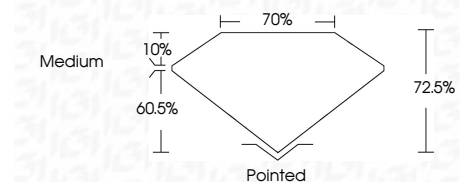

ELECTRONIC COPY

LG633407398
Report verification at igi.org

May 12, 2024
IGI Report Number **LG633407398**
Description **LABORATORY GROWN DIAMOND**
Shape and Cutting Style **PRINCESS CUT**
Measurements **6.01 X 5.85 X 4.24 MM**

GRADING RESULTS
Carat Weight **1.26 CARAT**
Color Grade **E**
Clarity Grade **VS 1**

ADDITIONAL GRADING INFORMATION
Polish **EXCELLENT**
Symmetry **EXCELLENT**
Fluorescence **NONE**
Inscription(s) **IGI LG633407398**
Comments: This Laboratory Grown Diamond was created by Chemical Vapor Deposition (CVD) growth process and may include post-growth treatment. Type IIa

May 12, 2024
IGI Report No. LG633407398
PRINCESS CUT
6.01 X 5.85 X 4.24 MM
Carat Weight **1.26 CARAT**
Color Grade **E**
Clarity Grade **VS 1**
Depth **72.5%**
Table **60.5%**
Girdle **Medium**
Culet **Pointed**
Polish **EXCELLENT**
Symmetry **EXCELLENT**
Fluorescence **NONE**
Inscription(s) **IGI LG633407398**
Comments: This Laboratory Grown Diamond was created by Chemical Vapor Deposition (CVD) growth process and may include post-growth treatment. Type IIa

LABORATORY GROWN DIAMOND REPORT

May 12, 2024
IGI Report Number **LG633407398**
Description **LABORATORY GROWN DIAMOND**
Shape and Cutting Style **PRINCESS CUT**
Measurements **6.01 X 5.85 X 4.24 MM**

GRADING RESULTS
Carat Weight **1.26 CARAT**
Color Grade **E**
Clarity Grade **VS 1**