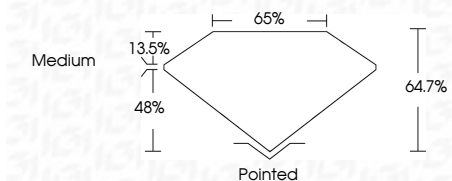

ELECTRONIC COPY

LG633407477
Report verification at igi.org

May 13, 2024
IGI Report Number **LG633407477**
Description **LABORATORY GROWN DIAMOND**
Shape and Cutting Style **SQUARE EMERALD CUT**
Measurements **7.05 X 6.82 X 4.41 MM**

GRADING RESULTS
Carat Weight **1.90 CARAT**
Color Grade **G**
Clarity Grade **VVS 2**

ADDITIONAL GRADING INFORMATION
Polish **EXCELLENT**
Symmetry **EXCELLENT**
Fluorescence **NONE**
Inscription(s) **IGI LG633407477**
Comments: This Laboratory Grown Diamond was created by Chemical Vapor Deposition (CVD) growth process and may include post-growth treatment. Type IIa

May 13, 2024
IGI Report No LG633407477
SQUARE EMERALD CUT
7.05 X 6.82 X 4.41 MM
Carat Weight **1.90 CARAT**
Color Grade **G**
Clarity Grade **VVS 2**
Depth **48%**
Table **13.5%**
Girdle **Medium**
Culet **Pointed**
Polish **EXCELLENT**
Symmetry **EXCELLENT**
Fluorescence **NONE**
Inscription(s) **IGI LG633407477**
Comments: This Laboratory Grown Diamond was created by Chemical Vapor Deposition (CVD) growth process and may include post-growth treatment. Type IIa

LABORATORY GROWN DIAMOND REPORT

May 13, 2024
IGI Report Number **LG633407477**
Description **LABORATORY GROWN DIAMOND**
Shape and Cutting Style **SQUARE EMERALD CUT**
Measurements **7.05 X 6.82 X 4.41 MM**