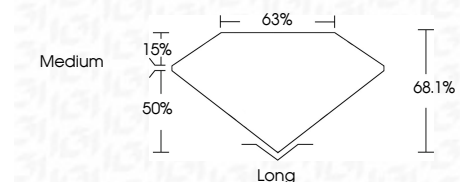

ELECTRONIC COPY

LG633407529
Report verification at igi.org

May 14, 2024
IGI Report Number **LG633407529**
Description **LABORATORY GROWN DIAMOND**
Shape and Cutting Style **EMERALD CUT**
Measurements **8.91 X 5.95 X 4.05 MM**

GRADING RESULTS

Carat Weight **2.13 CARATS**
Color Grade **G**
Clarity Grade **VS 1**

ADDITIONAL GRADING INFORMATION

Polish **EXCELLENT**
Symmetry **EXCELLENT**
Fluorescence **NONE**
Inscription(s) **IGI LG633407529**
Comments: This Laboratory Grown Diamond was created by Chemical Vapor Deposition (CVD) growth process and may include post-growth treatment. Type IIa

IGI

May 14, 2024
IGI Report No. **LG633407529**
EMERALD CUT
8.91 X 5.95 X 4.05 MM
Carat Weight **2.13 CARATS**
Color Grade **G**
Clarity Grade **VS 1**
Depth **68.1%**
Table **63%**
Girdle **Medium**
Culet **Long**
Polish **EXCELLENT**
Symmetry **EXCELLENT**
Fluorescence **NONE**
Inscription(s) **IGI LG633407529**

GRADING RESULTS

Carat Weight **2.13 CARATS**
Color Grade **G**
Clarity Grade **VS 1**

ADDITIONAL GRADING INFORMATION

Polish **EXCELLENT**
Symmetry **EXCELLENT**
Fluorescence **NONE**
Inscription(s) **IGI LG633407529**