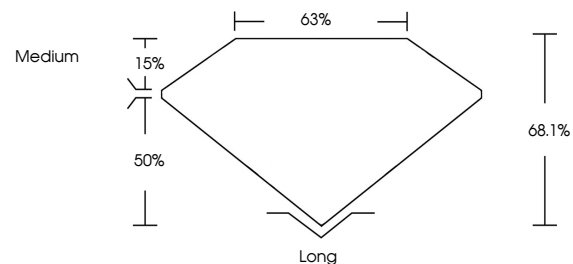

PROPORTIONS