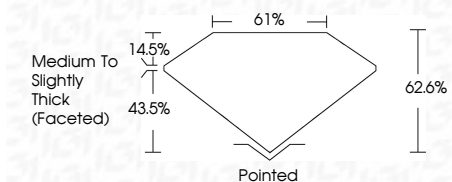

ELECTRONIC COPY

LG633407554
Report verification at igi.org

May 14, 2024
IGI Report Number **LG633407554**
Description **LABORATORY GROWN DIAMOND**
Shape and Cutting Style **OVAL BRILLIANT**
Measurements **9.16 X 6.77 X 4.24 MM**

GRADING RESULTS
Carat Weight **1.67 CARAT**
Color Grade **H**
Clarity Grade **VS 2**

ADDITIONAL GRADING INFORMATION
Polish **EXCELLENT**
Symmetry **EXCELLENT**
Fluorescence **NONE**
Inscription(s) **IGI LG633407554**
Comments: This Laboratory Grown Diamond was created by Chemical Vapor Deposition (CVD) growth process and may include post-growth treatment. Type IIa

May 14, 2024
IGI Report No LG633407554
OVAL BRILLIANT
9.16 X 6.77 X 4.24 MM
Carat Weight **1.67 CARAT**
Color Grade **H**
Clarity Grade **VS 2**
Depth **43.5%**
Table **14.5%**
Girdle **Medium to Slightly Thick (Faceted)**
Culet **Pointed**
Polish **EXCELLENT**
Symmetry **EXCELLENT**
Fluorescence **NONE**
Inscription(s) **IGI LG633407554**

GRADING RESULTS
Carat Weight **1.67 CARAT**
Color Grade **H**
Clarity Grade **VS 2**

ADDITIONAL GRADING INFORMATION
Polish **EXCELLENT**
Symmetry **EXCELLENT**
Fluorescence **NONE**
Inscription(s) **IGI LG633407554**