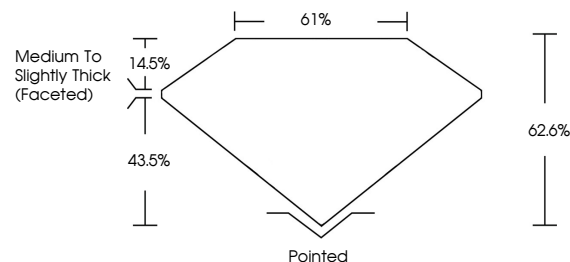

PROPORTIONS