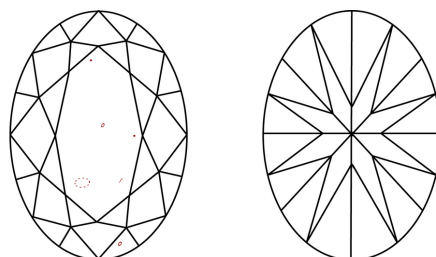

CLARITY CHARACTERISTICS

KEY TO SYMBOLS

Red symbols indicate internal characteristics.
Green symbols indicate external characteristics.