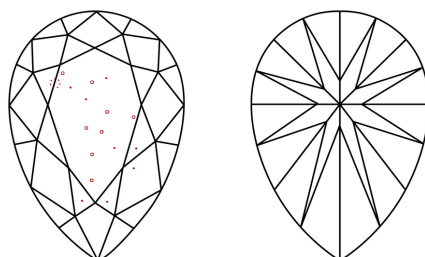

LABORATORY GROWN DIAMOND REPORT

May 14, 2024
IGI Report Number **LG633407563**
Description **LABORATORY GROWN DIAMOND**
Shape and Cutting Style **PEAR BRILLIANT**
Measurements **10.19 X 6.35 X 4.01 MM**

GRADING RESULTS

Carat Weight **1.53 CARAT**
Color Grade **H**
Clarity Grade **VS 2**

ADDITIONAL GRADING INFORMATION

Polish **EXCELLENT**
Symmetry **EXCELLENT**
Fluorescence **NONE**
Inscription(s) **IGI LG633407563**

Comments: This Laboratory Grown Diamond was created by Chemical Vapor Deposition (CVD) growth process and may include post-growth treatment. Type IIa

PROPORTIONS

CLARITY CHARACTERISTICS

KEY TO SYMBOLS

Red symbols indicate internal characteristics.
Green symbols indicate external characteristics.

Sample Image Used

COLOR

D E F G H I J Faint Very Light Light

CLARITY

IF	VS ¹⁻²	VS ¹⁻²	SI ¹⁻²	I ¹⁻³
Internally Flawless	Very Very Slightly Included	Very Slightly Included	Slightly Included	Included