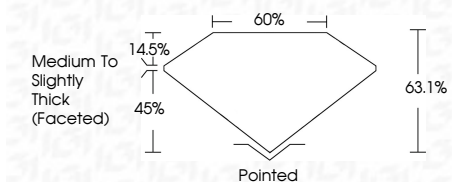

ELECTRONIC COPY

LG633407563
Report verification at igi.org

May 14, 2024
IGI Report Number **LG633407563**
Description **LABORATORY GROWN DIAMOND**
Shape and Cutting Style **PEAR BRILLIANT**
Measurements **10.19 X 6.35 X 4.01 MM**

GRADING RESULTS

Carat Weight **1.53 CARAT**
Color Grade **H**
Clarity Grade **VS 2**

ADDITIONAL GRADING INFORMATION

Polish **EXCELLENT**
Symmetry **EXCELLENT**
Fluorescence **NONE**
Inscription(s) **IGI LG633407563**
Comments: This Laboratory Grown Diamond was created by Chemical Vapor Deposition (CVD) growth process and may include post-growth treatment. Type IIa

IGI

May 14, 2024
IGI Report No. LG633407563
PEAR BRILLIANT
10.19 X 6.35 X 4.01 MM
1.53 CARAT
Color Grade **H**
Clarity Grade **VS 2**
Depth **63.1%**
Table **45%**
Girdle **Medium to Slightly Thick (Faceted)**
Culet **Pointed**
Polish **EXCELLENT**
Symmetry **EXCELLENT**
Fluorescence **NONE**
Inscription(s) **IGI LG633407563**
Comments: This Laboratory Grown Diamond was created by Chemical Vapor Deposition (CVD) growth process and may include post-growth treatment. Type IIa

LABORATORY GROWN DIAMOND REPORT

May 14, 2024
IGI Report Number **LG633407563**
Description **LABORATORY GROWN DIAMOND**
Shape and Cutting Style **PEAR BRILLIANT**
Measurements **10.19 X 6.35 X 4.01 MM**