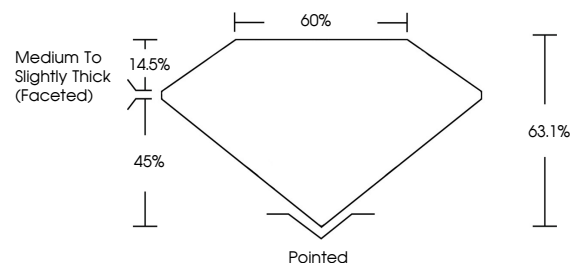

IGI

May 14, 2024
IGI Report No. LG633407563
PEAR BRILLIANT
10.19 X 6.35 X 4.01 MM
1.53 CARAT
Color Grade **H**
Clarity Grade **VS 2**
Depth **63.1%**
Table **45%**
Girdle **Medium to Slightly Thick (Faceted)**
Culet **Pointed**
Polish **EXCELLENT**
Symmetry **EXCELLENT**
Fluorescence **NONE**
Inscription(s) **IGI LG633407563**
Comments: This Laboratory Grown Diamond was created by Chemical Vapor Deposition (CVD) growth process and may include post-growth treatment. Type IIa

LABORATORY GROWN DIAMOND REPORT

May 14, 2024
IGI Report Number **LG633407563**
Description **LABORATORY GROWN DIAMOND**
Shape and Cutting Style **PEAR BRILLIANT**
Measurements **10.19 X 6.35 X 4.01 MM**

GRADING RESULTS

Carat Weight **1.53 CARAT**
Color Grade **H**
Clarity Grade **VS 2**

ADDITIONAL GRADING INFORMATION

Polish **EXCELLENT**
Symmetry **EXCELLENT**
Fluorescence **NONE**
Inscription(s) **IGI LG633407563**

Comments: This Laboratory Grown Diamond was created by Chemical Vapor Deposition (CVD) growth process and may include post-growth treatment. Type IIa

PROPORTIONS

CLARITY CHARACTERISTICS

KEY TO SYMBOLS

Red symbols indicate internal characteristics.
Green symbols indicate external characteristics.