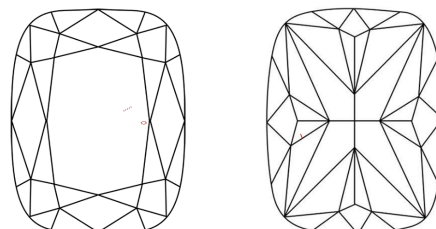

CLARITY CHARACTERISTICS

KEY TO SYMBOLS

Red symbols indicate internal characteristics.
Green symbols indicate external characteristics.

COLOR

D E F G H I J Faint Very Light Light

CLARITY

IF	VS¹⁻²	VS¹⁻²	SI¹⁻²	I¹⁻³
Internally Flawless	Very Very Slightly Included	Very Slightly Included	Slightly Included	Included