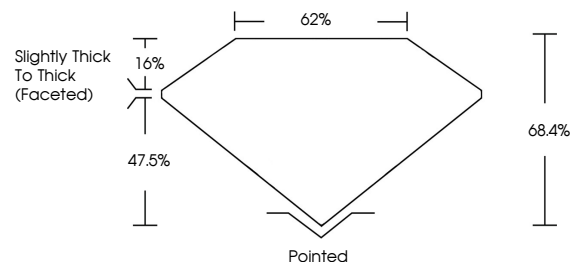

PROPORTIONS