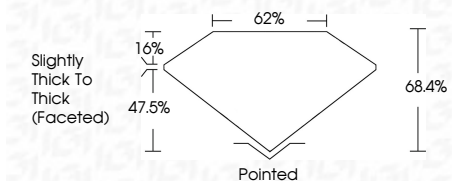

ELECTRONIC COPY

LG633409174
Report verification at igi.org

May 6, 2024
IGI Report Number **LG633409174**
Description **LABORATORY GROWN DIAMOND**
Shape and Cutting Style **CUSHION BRILLIANT**
Measurements **8.14 X 5.98 X 4.09 MM**

GRADING RESULTS

Carat Weight **1.57 CARAT**
Color Grade **F**
Clarity Grade **VS 1**

ADDITIONAL GRADING INFORMATION

Polish **EXCELLENT**
Symmetry **EXCELLENT**
Fluorescence **NONE**

Inscription(s) **IGI LG633409174**

Comments: This Laboratory Grown Diamond was created by Chemical Vapor Deposition (CVD) growth process and may include post-growth treatment. Type IIa

IGI

May 6, 2024
IGI Report No LG633409174
CUSHION BRILLIANT
8.14 X 5.98 X 4.09 MM
Carat Weight **1.57 CARAT**
Color Grade **F**
Clarity Grade **VS 1**
Depth **47.5%**
Table **1.6%**
Girdle **62%**
Slightly Thick To Thick (Faceted)
Culet **Pointed**
Polish **EXCELLENT**
Symmetry **EXCELLENT**
Fluorescence **NONE**
Inscription(s) **IGI LG633409174**