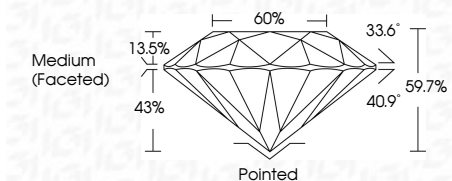

ELECTRONIC COPY

LG633410007
Report verification at igi.org

May 11, 2024
IGI Report Number **LG633410007**
Description **LABORATORY GROWN DIAMOND**
Shape and Cutting Style **ROUND BRILLIANT**
Measurements **9.40 - 9.44 X 5.63 MM**

GRADING RESULTS

Carat Weight **3.05 CARATS**
Color Grade **F**
Clarity Grade **VS 1**
Cut Grade **IDEAL**

ADDITIONAL GRADING INFORMATION

Polish **EXCELLENT**
Symmetry **EXCELLENT**
Fluorescence **NONE**
Inscription(s) **IGI LG633410007**
Comments: This Laboratory Grown Diamond was created by Chemical Vapor Deposition (CVD) growth process and may include post-growth treatment. Type IIa

IGI

May 11, 2024
IGI Report No LG633410007
ROUND BRILLIANT
9.40 - 9.44 X 5.63 MM
3.05 CARATS
Color Grade **F**
Clarity Grade **VS 1**
Cut Grade **IDEAL**
Depth **59.7%**
Table **60%**
Girdle **Medium (Faceted)**
Culet **Pointed**
Polish **EXCELLENT**
Symmetry **EXCELLENT**
Fluorescence **NONE**
Inscription(s) **IGI LG633410007**
Comments: This Laboratory Grown Diamond was created by Chemical Vapor Deposition (CVD) growth process and may include post-growth treatment. Type IIa

May 11, 2024
IGI Report Number **LG633410007**
Description **LABORATORY GROWN DIAMOND**
Shape and Cutting Style **ROUND BRILLIANT**
Measurements **9.40 - 9.44 X 5.63 MM**

GRADING RESULTS

Carat Weight **3.05 CARATS**
Color Grade **F**
Clarity Grade **VS 1**
Cut Grade **IDEAL**