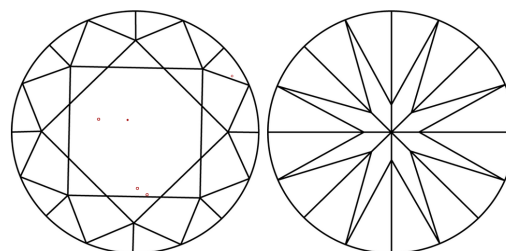

PROPORTIONS

CLARITY CHARACTERISTICS

KEY TO SYMBOLS

Red symbols indicate internal characteristics.
Green symbols indicate external characteristics.

COLOR

D E F G H I J Faint Very Light Light

CLARITY

IF	VS ¹⁻²	VS ¹⁻²	SI ¹⁻²	I ¹⁻³
Internally Flawless	Very Very Slightly Included	Very Slightly Included	Slightly Included	Included