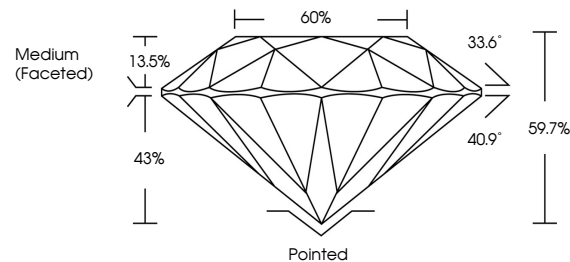

GRADING RESULTS

Carat Weight **3.05 CARATS**
Color Grade **F**
Clarity Grade **VS 1**
Cut Grade **IDEAL**

ADDITIONAL GRADING INFORMATION

Polish **EXCELLENT**
Symmetry **EXCELLENT**
Fluorescence **NONE**
Inscription(s) **IGI LG633410007**
Comments: This Laboratory Grown Diamond was created by Chemical Vapor Deposition (CVD) growth process and may include post-growth treatment. Type IIa

IGI

May 11, 2024
IGI Report No LG633410007
ROUND BRILLIANT
9.40 - 9.44 X 5.63 MM
3.05 CARATS
Color Grade **F**
Clarity Grade **VS 1**
Cut Grade **IDEAL**
Depth **59.7%**
Table **60%**
Girdle **Medium (Faceted)**
Culet **Pointed**
Polish **EXCELLENT**
Symmetry **EXCELLENT**
Fluorescence **NONE**
Inscription(s) **IGI LG633410007**
Comments: This Laboratory Grown Diamond was created by Chemical Vapor Deposition (CVD) growth process and may include post-growth treatment. Type IIa

May 11, 2024
IGI Report Number **LG633410007**
Description **LABORATORY GROWN DIAMOND**
Shape and Cutting Style **ROUND BRILLIANT**
Measurements **9.40 - 9.44 X 5.63 MM**

GRADING RESULTS

Carat Weight **3.05 CARATS**
Color Grade **F**
Clarity Grade **VS 1**
Cut Grade **IDEAL**

PROPORTIONS

CLARITY CHARACTERISTICS

KEY TO SYMBOLS

Red symbols indicate internal characteristics.
Green symbols indicate external characteristics.

COLOR

D E F G H I J Faint Very Light Light

CLARITY

IF	VS ¹⁻²	VS ¹⁻²	SI ¹⁻²	I ¹⁻³
Internally Flawless	Very Very Slightly Included	Very Slightly Included	Slightly Included	Included