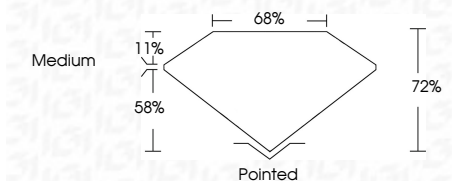

ELECTRONIC COPY

LG633410075
Report verification at igi.org

May 11, 2024
IGI Report Number **LG633410075**
Description **LABORATORY GROWN DIAMOND**
Shape and Cutting Style **PRINCESS CUT**
Measurements **7.39 X 7.28 X 5.24 MM**

GRADING RESULTS
Carat Weight **2.48 CARATS**
Color Grade **F**
Clarity Grade **VS 1**

ADDITIONAL GRADING INFORMATION
Polish **EXCELLENT**
Symmetry **EXCELLENT**
Fluorescence **NONE**
Inscription(s) **IGI LG633410075**
Comments: This Laboratory Grown Diamond was created by Chemical Vapor Deposition (CVD) growth process and may include post-growth treatment. Type IIa

May 11, 2024
IGI Report No. **LG633410075**
PRINCESS CUT
7.39 X 7.28 X 5.24 MM
2.48 CARATS
Color Grade **F**
Clarity Grade **VS 1**
Depth **72%**
Table **58%**
Girdle **Medium**
Culet **Pointed**
Polish **EXCELLENT**
Symmetry **EXCELLENT**
Fluorescence **NONE**
Inscription(s) **IGI LG633410075**
Comments: This Laboratory Grown Diamond was created by Chemical Vapor Deposition (CVD) growth process and may include post-growth treatment. Type IIa

LABORATORY GROWN DIAMOND REPORT

May 11, 2024
IGI Report Number **LG633410075**
Description **LABORATORY GROWN DIAMOND**
Shape and Cutting Style **PRINCESS CUT**
Measurements **7.39 X 7.28 X 5.24 MM**

GRADING RESULTS
Carat Weight **2.48 CARATS**
Color Grade **F**
Clarity Grade **VS 1**