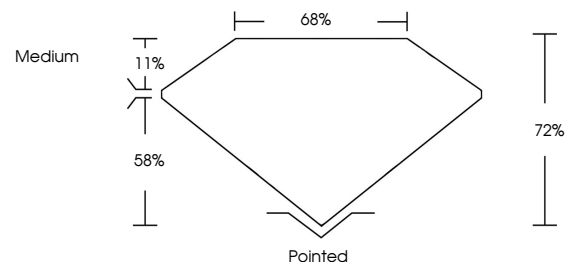

May 11, 2024
IGI Report No. **LG633410075**
PRINCESS CUT
7.39 X 7.28 X 5.24 MM
2.48 CARATS
Color Grade **F**
Clarity Grade **VS 1**
Depth **72%**
Table **58%**
Girdle **Medium**
Culet **Pointed**
Polish **EXCELLENT**
Symmetry **EXCELLENT**
Fluorescence **NONE**
Inscription(s) **IGI LG633410075**
Comments: This Laboratory Grown Diamond was created by Chemical Vapor Deposition (CVD) growth process and may include post-growth treatment. Type IIa

LABORATORY GROWN DIAMOND REPORT

May 11, 2024
IGI Report Number **LG633410075**
Description **LABORATORY GROWN DIAMOND**
Shape and Cutting Style **PRINCESS CUT**
Measurements **7.39 X 7.28 X 5.24 MM**

GRADING RESULTS
Carat Weight **2.48 CARATS**
Color Grade **F**
Clarity Grade **VS 1**

PROPORTIONS

CLARITY CHARACTERISTICS

KEY TO SYMBOLS

Red symbols indicate internal characteristics.
Green symbols indicate external characteristics.

Sample Image Used

COLOR

D E F G H I J Faint Very Light Light