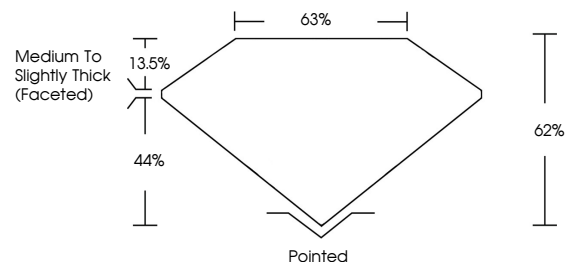

PROPORTIONS