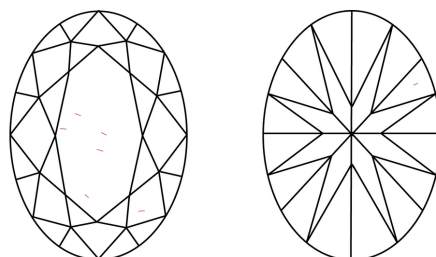

CLARITY CHARACTERISTICS

KEY TO SYMBOLS

Red symbols indicate internal characteristics.
Green symbols indicate external characteristics.

COLOR

D E F G H I J Faint Very Light Light

CLARITY

IF	VS¹⁻²	VS¹⁻²	SI¹⁻²	I¹⁻³
Internally Flawless	Very Very Slightly Included	Very Slightly Included	Slightly Included	Included