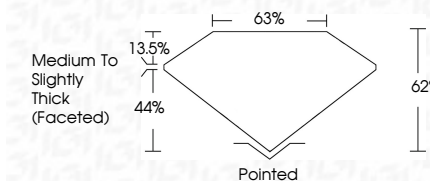

ELECTRONIC COPY

LG633410146
Report verification at igi.org

May 11, 2024
IGI Report Number **LG633410146**
Description **LABORATORY GROWN DIAMOND**
Shape and Cutting Style **OVAL BRILLIANT**
Measurements **8.05 X 5.95 X 3.69 MM**

GRADING RESULTS

Carat Weight **1.10 CARAT**
Color Grade **G**
Clarity Grade **VS 2**

ADDITIONAL GRADING INFORMATION

Polish **EXCELLENT**
Symmetry **EXCELLENT**
Fluorescence **NONE**
Inscription(s) **IGI LG633410146**
Comments: This Laboratory Grown Diamond was created by Chemical Vapor Deposition (CVD) growth process and may include post-growth treatment. Type IIa

IGI

May 11, 2024
IGI Report No LG633410146
OVAL BRILLIANT
8.05 X 5.95 X 3.69 MM
Carat Weight **1.10 CARAT**
Color Grade **G**
Clarity Grade **VS 2**
Depth **62%**
Table **63%**
Girdle **Medium to Slightly Thick (Faceted)**
Culet **Pointed**
Polish **EXCELLENT**
Symmetry **EXCELLENT**
Fluorescence **NONE**
Inscription(s) **IGI LG633410146**

Comments: This Laboratory Grown Diamond was created by Chemical Vapor Deposition (CVD) growth process and may include post-growth treatment. Type IIa

LABORATORY GROWN DIAMOND REPORT

May 11, 2024
IGI Report Number **LG633410146**
Description **LABORATORY GROWN DIAMOND**
Shape and Cutting Style **OVAL BRILLIANT**
Measurements **8.05 X 5.95 X 3.69 MM**