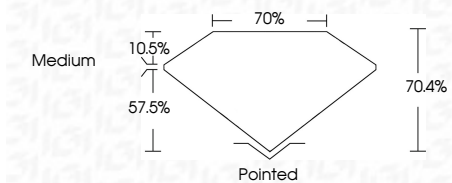

ELECTRONIC COPY

LG633410181
Report verification at igi.org

May 15, 2024
IGI Report Number **LG633410181**
Description **LABORATORY GROWN DIAMOND**
Shape and Cutting Style **PRINCESS CUT**
Measurements **6.04 X 5.88 X 4.14 MM**

GRADING RESULTS
Carat Weight **1.25 CARAT**
Color Grade **E**
Clarity Grade **VS 1**

ADDITIONAL GRADING INFORMATION
Polish **EXCELLENT**
Symmetry **EXCELLENT**
Fluorescence **NONE**
Inscription(s) **IGI LG633410181**
Comments: This Laboratory Grown Diamond was created by Chemical Vapor Deposition (CVD) growth process and may include post-growth treatment. Type IIa

May 15, 2024
IGI Report No. LG633410181
PRINCESS CUT
6.04 X 5.88 X 4.14 MM
Carat Weight **1.25 CARAT**
Color Grade **E**
Clarity Grade **VS 1**
Depth **57.5%**
Table **10.5%**
Girdle **Medium**
Culet **Pointed**
Polish **EXCELLENT**
Symmetry **EXCELLENT**
Fluorescence **NONE**
Inscription(s) **IGI LG633410181**
Comments: This Laboratory Grown Diamond was created by Chemical Vapor Deposition (CVD) growth process and may include post-growth treatment. Type IIa

LABORATORY GROWN DIAMOND REPORT

May 15, 2024
IGI Report Number **LG633410181**
Description **LABORATORY GROWN DIAMOND**
Shape and Cutting Style **PRINCESS CUT**
Measurements **6.04 X 5.88 X 4.14 MM**

GRADING RESULTS
Carat Weight **1.25 CARAT**
Color Grade **E**
Clarity Grade **VS 1**