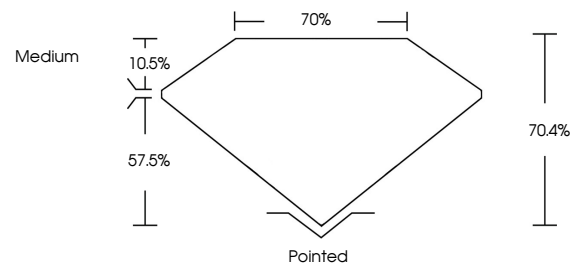

May 15, 2024
IGI Report No. LG633410181
PRINCESS CUT
6.04 X 5.88 X 4.14 MM
Carat Weight **1.25 CARAT**
Color Grade **E**
Clarity Grade **VS 1**
Depth **57.5%**
Table **10.5%**
Girdle **Medium**
Culet **Pointed**
Polish **EXCELLENT**
Symmetry **EXCELLENT**
Fluorescence **NONE**
Inscription(s) **IGI LG633410181**
Comments: This Laboratory Grown Diamond was created by Chemical Vapor Deposition (CVD) growth process and may include post-growth treatment. Type IIa

LABORATORY GROWN DIAMOND REPORT

May 15, 2024
IGI Report Number **LG633410181**
Description **LABORATORY GROWN DIAMOND**
Shape and Cutting Style **PRINCESS CUT**
Measurements **6.04 X 5.88 X 4.14 MM**

GRADING RESULTS
Carat Weight **1.25 CARAT**
Color Grade **E**
Clarity Grade **VS 1**

PROPORTIONS

CLARITY CHARACTERISTICS

KEY TO SYMBOLS

Red symbols indicate internal characteristics.
Green symbols indicate external characteristics.

Sample Image Used

COLOR

D E F G H I J Faint Very Light Light