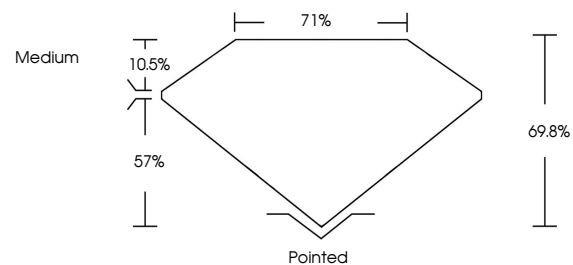

May 14, 2024
IGI Report No. LG633410463
PRINCESS CUT
6.90 X 6.73 X 4.70 MM
1.89 CARAT
Color Grade **G**
Clarity Grade **SI 1**
Depth **57%**
Table **10.5%**
Girdle **Medium**
Culet **Pointed**
Polish **EXCELLENT**
Symmetry **EXCELLENT**
Fluorescence **NONE**
Inscription(s) **IGI LG633410463**
Comments: This Laboratory Grown Diamond was created by Chemical Vapor Deposition (CVD) growth process and may include post-growth treatment. Type IIa

LABORATORY GROWN DIAMOND REPORT

May 14, 2024
IGI Report Number **LG633410463**
Description **LABORATORY GROWN DIAMOND**
Shape and Cutting Style **PRINCESS CUT**
Measurements **6.90 X 6.73 X 4.70 MM**

GRADING RESULTS
Carat Weight **1.89 CARAT**
Color Grade **G**
Clarity Grade **SI 1**

PROPORTIONS

CLARITY CHARACTERISTICS

KEY TO SYMBOLS

Red symbols indicate internal characteristics.
Green symbols indicate external characteristics.

Sample Image Used

COLOR

D E F G H I J Faint Very Light Light