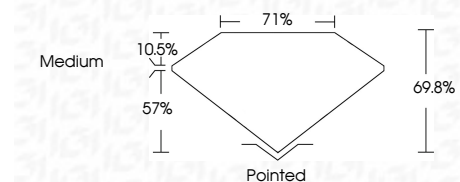

ELECTRONIC COPY

LG633410463
Report verification at igi.org

May 14, 2024
IGI Report Number **LG633410463**
Description **LABORATORY GROWN DIAMOND**
Shape and Cutting Style **PRINCESS CUT**
Measurements **6.90 X 6.73 X 4.70 MM**

GRADING RESULTS
Carat Weight **1.89 CARAT**
Color Grade **G**
Clarity Grade **SI 1**

ADDITIONAL GRADING INFORMATION
Polish **EXCELLENT**
Symmetry **EXCELLENT**
Fluorescence **NONE**
Inscription(s) **IGI LG633410463**
Comments: This Laboratory Grown Diamond was created by Chemical Vapor Deposition (CVD) growth process and may include post-growth treatment. Type IIa

May 14, 2024
IGI Report No. LG633410463
PRINCESS CUT
6.90 X 6.73 X 4.70 MM
1.89 CARAT
Color Grade **G**
Clarity Grade **SI 1**
Depth **57%**
Table **10.5%**
Girdle **Medium**
Culet **Pointed**
Polish **EXCELLENT**
Symmetry **EXCELLENT**
Fluorescence **NONE**
Inscription(s) **IGI LG633410463**
Comments: This Laboratory Grown Diamond was created by Chemical Vapor Deposition (CVD) growth process and may include post-growth treatment. Type IIa

LABORATORY GROWN DIAMOND REPORT

May 14, 2024
IGI Report Number **LG633410463**
Description **LABORATORY GROWN DIAMOND**
Shape and Cutting Style **PRINCESS CUT**
Measurements **6.90 X 6.73 X 4.70 MM**

GRADING RESULTS
Carat Weight **1.89 CARAT**
Color Grade **G**
Clarity Grade **SI 1**