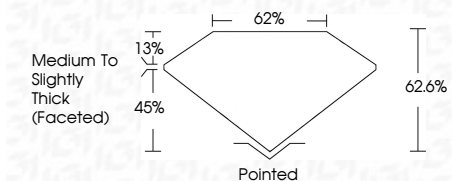

ELECTRONIC COPY

LG633410705
Report verification at igi.org

May 13, 2024
IGI Report Number **LG633410705**
Description **LABORATORY GROWN DIAMOND**
Shape and Cutting Style **OVAL BRILLIANT**
Measurements **8.89 X 6.53 X 4.09 MM**

GRADING RESULTS
Carat Weight **1.49 CARAT**
Color Grade **E**
Clarity Grade **VS 1**

ADDITIONAL GRADING INFORMATION
Polish **EXCELLENT**
Symmetry **EXCELLENT**
Fluorescence **NONE**
Inscription(s) **IGI LG633410705**
Comments: This Laboratory Grown Diamond was created by Chemical Vapor Deposition (CVD) growth process and may include post-growth treatment. Type IIa

May 13, 2024
IGI Report No LG633410705
OVAL BRILLIANT
Carat Weight **1.49 CARAT**
Color Grade **E**
Clarity Grade **VS 1**
Depth **62.6%**
Table **62%**
Girdle **Medium to Slightly Thick (Faceted)**
Culet **Pointed**
Polish **EXCELLENT**
Symmetry **EXCELLENT**
Fluorescence **NONE**
Inscription(s) **IGI LG633410705**
Comments: This Laboratory Grown Diamond was created by Chemical Vapor Deposition (CVD) growth process and may include post-growth treatment. Type IIa

LABORATORY GROWN DIAMOND REPORT

May 13, 2024
IGI Report Number **LG633410705**
Description **LABORATORY GROWN DIAMOND**
Shape and Cutting Style **OVAL BRILLIANT**
Measurements **8.89 X 6.53 X 4.09 MM**