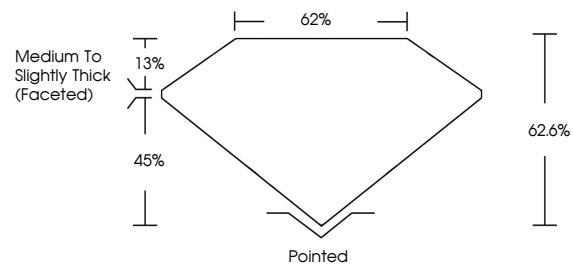

PROPORTIONS