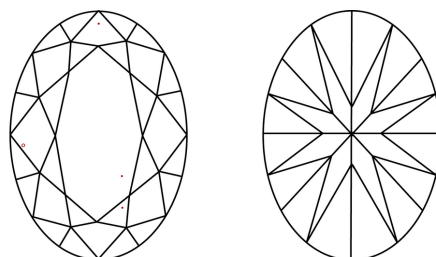

CLARITY CHARACTERISTICS

KEY TO SYMBOLS

Red symbols indicate internal characteristics.
Green symbols indicate external characteristics.