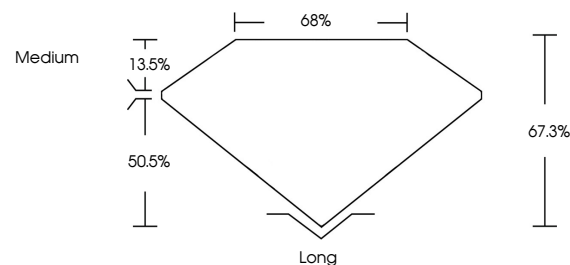

PROPORTIONS