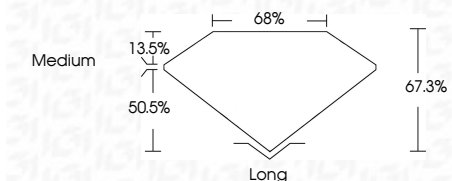

ELECTRONIC COPY

LG633410753
Report verification at igi.org

May 14, 2024
IGI Report Number **LG633410753**
Description **LABORATORY GROWN DIAMOND**
Shape and Cutting Style **EMERALD CUT**
Measurements **9.34 X 6.78 X 4.56 MM**

GRADING RESULTS

Carat Weight **2.85 CARATS**
Color Grade **F**
Clarity Grade **VS 1**

ADDITIONAL GRADING INFORMATION

Polish **EXCELLENT**
Symmetry **EXCELLENT**
Fluorescence **NONE**
Inscription(s) **IGI LG633410753**
Comments: This Laboratory Grown Diamond was created by Chemical Vapor Deposition (CVD) growth process and may include post-growth treatment. Type IIa

IGI

May 14, 2024
IGI Report No. LG633410753
EMERALD CUT
Carat Weight **2.85 CARATS**
Color Grade **F**
Clarity Grade **VS 1**
Depth **67.3%**
Table **50.5%**
Girdle **Medium**
Culet **Long**
Polish **EXCELLENT**
Symmetry **EXCELLENT**
Fluorescence **NONE**
Inscription(s) **IGI LG633410753**

Comments: This Laboratory Grown Diamond was created by Chemical Vapor Deposition (CVD) growth process and may include post-growth treatment. Type IIa

LABORATORY GROWN DIAMOND REPORT

May 14, 2024
IGI Report Number **LG633410753**
Description **LABORATORY GROWN DIAMOND**
Shape and Cutting Style **EMERALD CUT**
Measurements **9.34 X 6.78 X 4.56 MM**